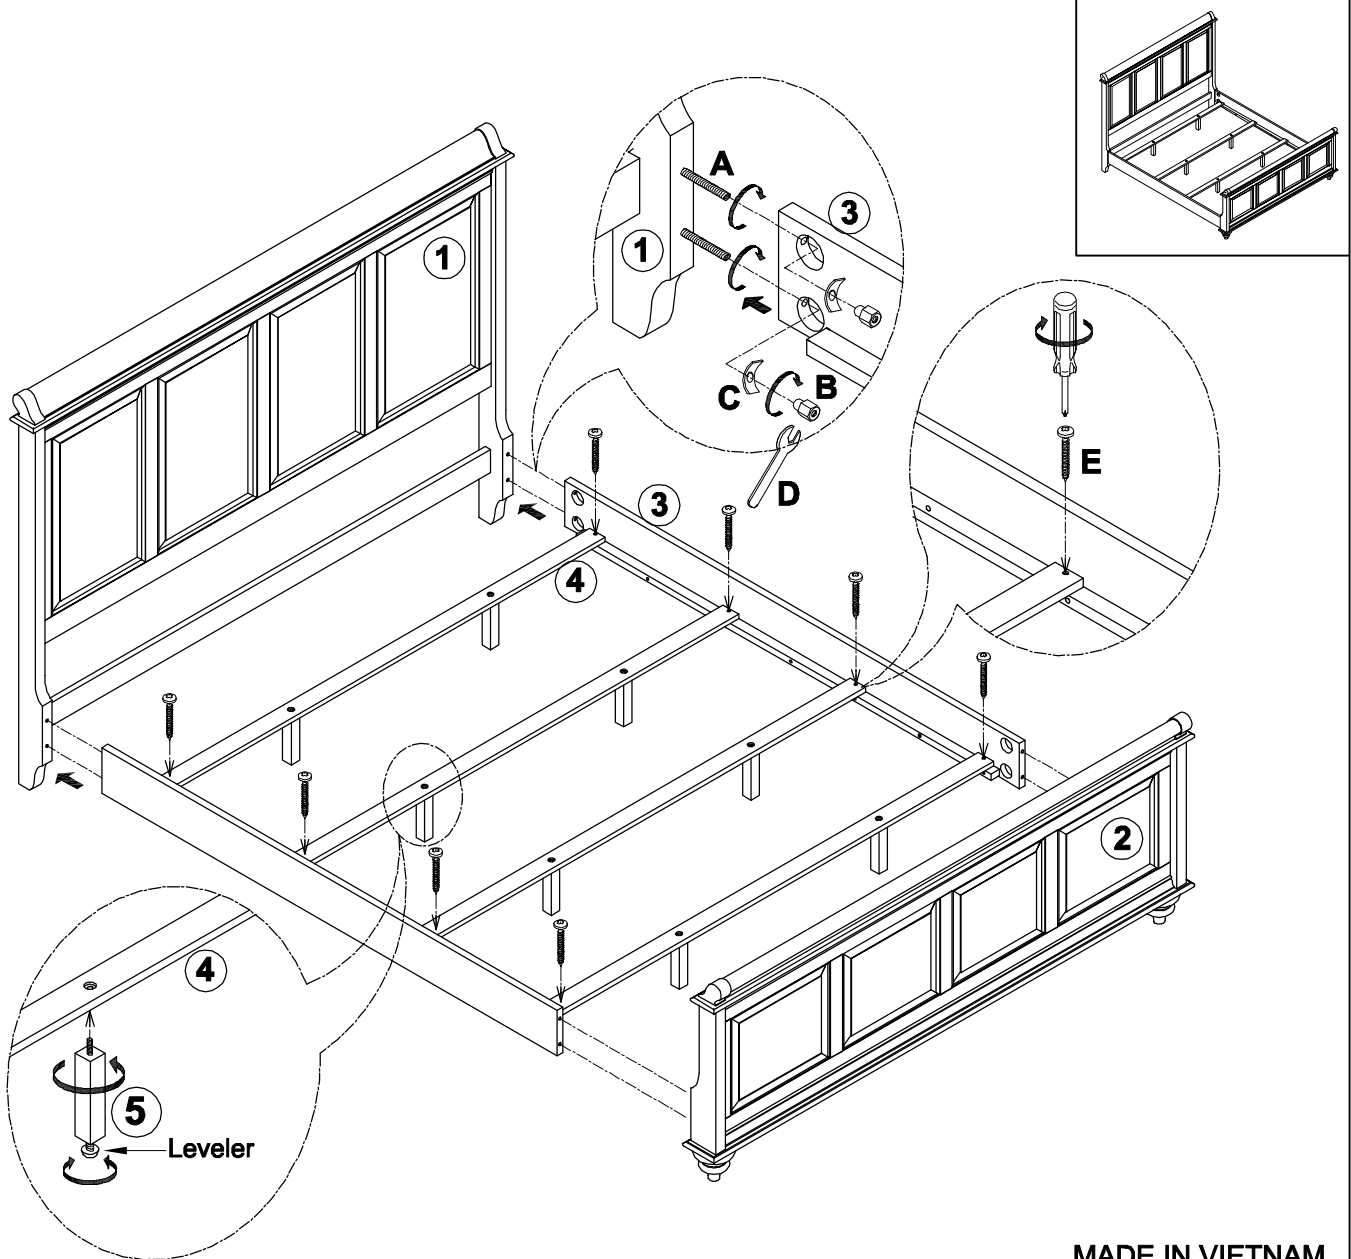

Southern Living
by Chromcraft Revington

ASSEMBLY INSTRUCTIONS

Model # 21754 - Scroll Panel King Bed (HB)
Model # 21755 - Scroll Panel King Bed (FB)
Model # 21797 - Rails & Slats

PARTS LIST				HARDWARE LIST			
NO.	Description	Sketch	QTY	NO.	Description	Sketch	QTY
1	Headboard		1pc	A	Thread Bolts 5/16" X 3-1/2"		8pcs
2	Footboard		1pc	B	Wing Nuts 5/16" Part A		8pcs
3	Side Rails		2pcs	C	Wing Nuts 5/16" Part B		8pcs
4	Wood Slats		4pcs	D	Open End Wrench 5/16"		1pc
5	Leg Supports w/Levelers		8pcs	E	Wood Screws		8pcs