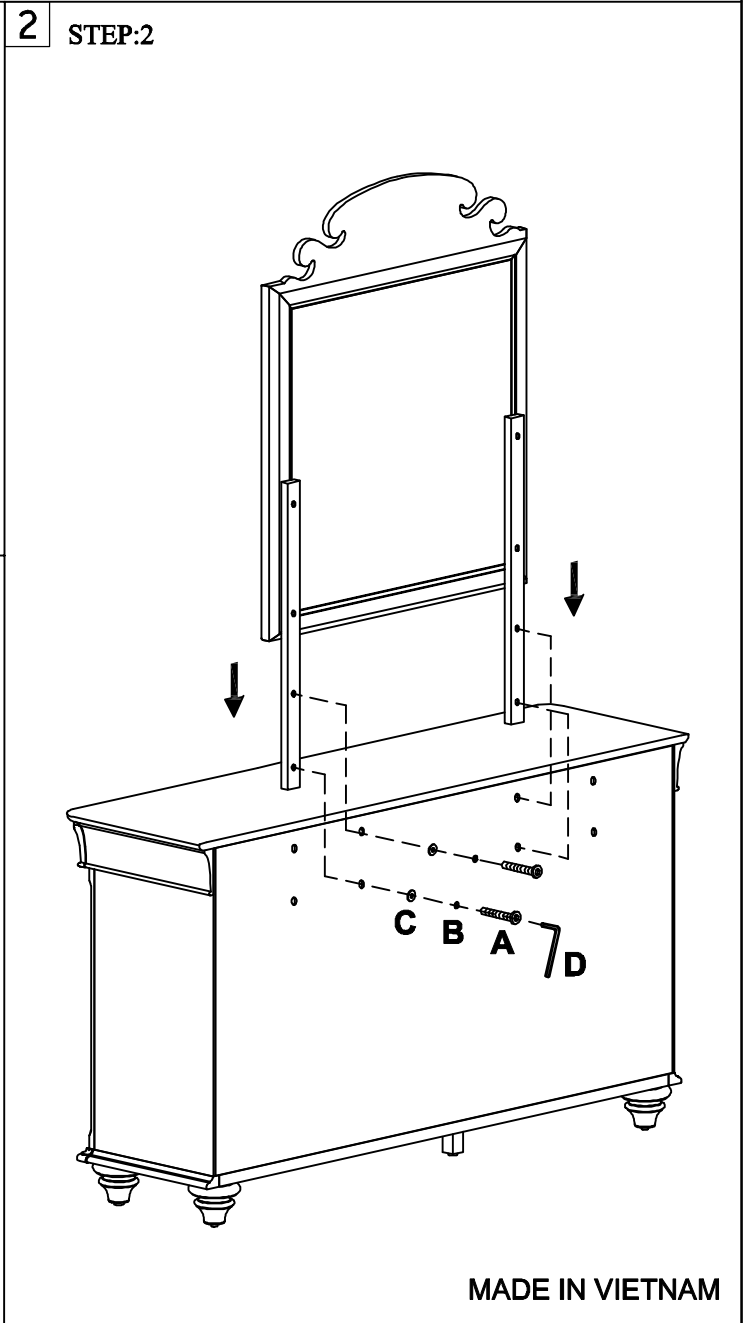

ASSEMBLY INSTRUCTIONS

Model # 25322 - Panel Mirror
 Model # 25331 - 8 DRW Dresser

PARTS LIST				HARDWARE LIST			
NO.	Description	Sketch	QTY	NO.	Description	Sketch	QTY
1	8 DRW Dresser		1pc	A	Allen Bolts 1/4" X 1-1/2"		8pcs
2	Panel Mirror		1pc	B	Spring Washers 1/4"		8pcs
3	Bracket		2pcs	C	Flat Washers 1/4"		8pcs
				D	Allen Wrench 1/4"		1pc