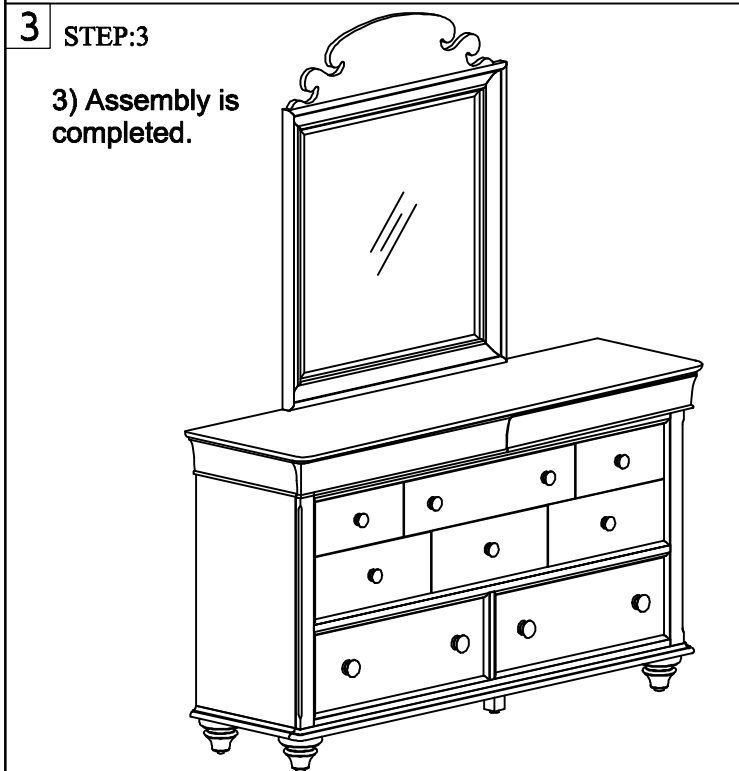

ASSEMBLY INSTRUCTIONS

Model # 25322 - Panel Mirror
 Model # 25331 - 8 DRW Dresser

PARTS LIST				HARDWARE LIST			
NO.	Description	Sketch	QTY	NO.	Description	Sketch	QTY
1	8 DRW Dresser		1pc	A	Allen Bolts 1/4" X 1-1/2"		8pcs
2	Panel Mirror		1pc	B	Spring Washers 1/4"		8pcs
3	Bracket		2pcs	C	Flat Washers 1/4"		8pcs
				D	Allen Wrench 1/4"		1pc