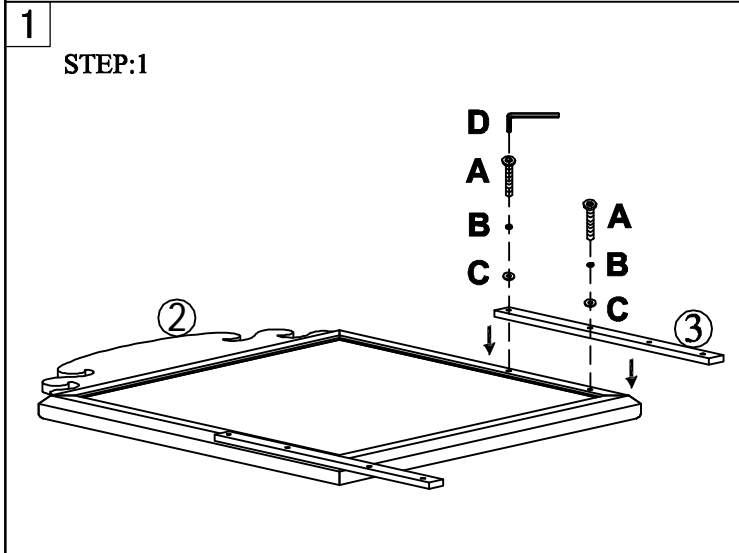

ASSEMBLY INSTRUCTIONS

Model # 25322 - Panel Mirror
 Model # 25331 - 8 DRW Dresser

PARTS LIST				HARDWARE LIST			
NO.	Description	Sketch	QTY	NO.	Description	Sketch	QTY
1	8 DRW Dresser		1pc	A	Allen Bolts 1/4" X 1-1/2"		8pcs
2	Panel Mirror		1pc	B	Spring Washers 1/4"		8pcs
3	Bracket		2pcs	C	Flat Washers 1/4"		8pcs
				D	Allen Wrench 1/4"		1pc