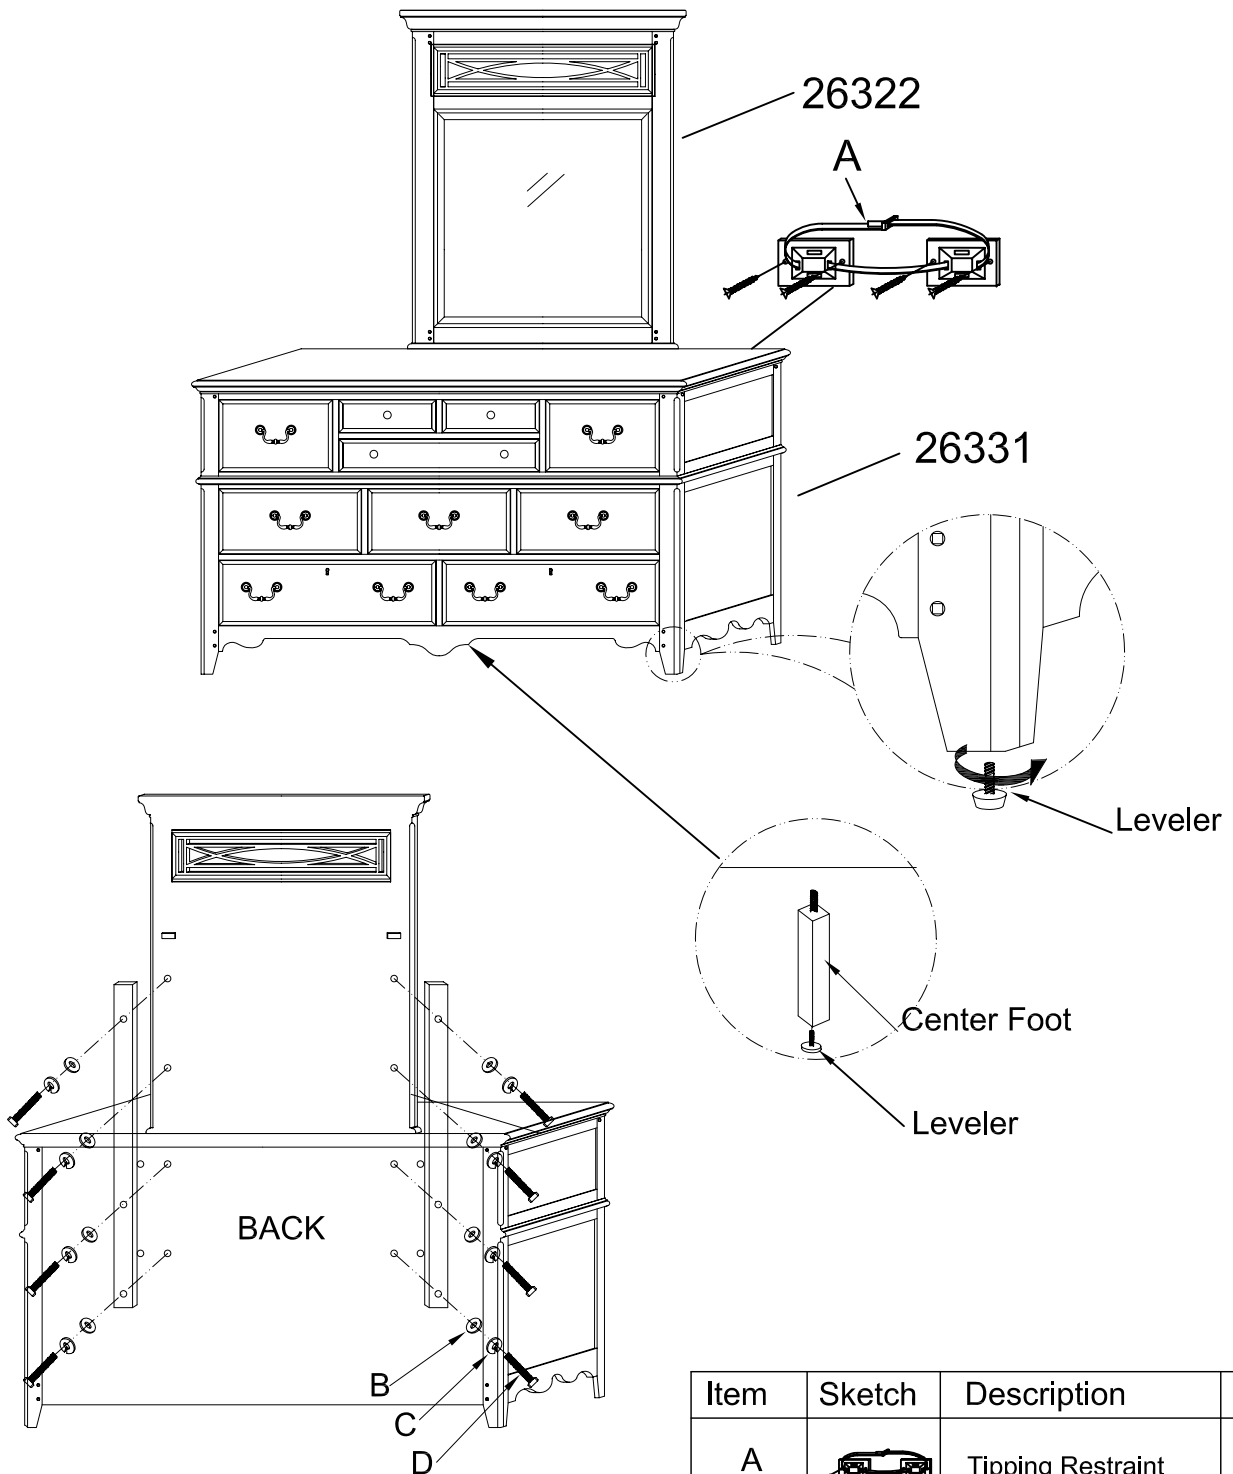

Southern Living

by Chromcraft Revington

26331 10 DRAWER DRESSER

26322 GRIDE MIRROR

Item	Sketch	Description	Qty
A		Tipping Restraint	1 PC
B		LOCK WASHER 1/4"	8 PCS
C		FLAT WASHER 1/4" x 16mm	8 PCS
D		BOLT 1/4" x 1-1/8"	8 PCS