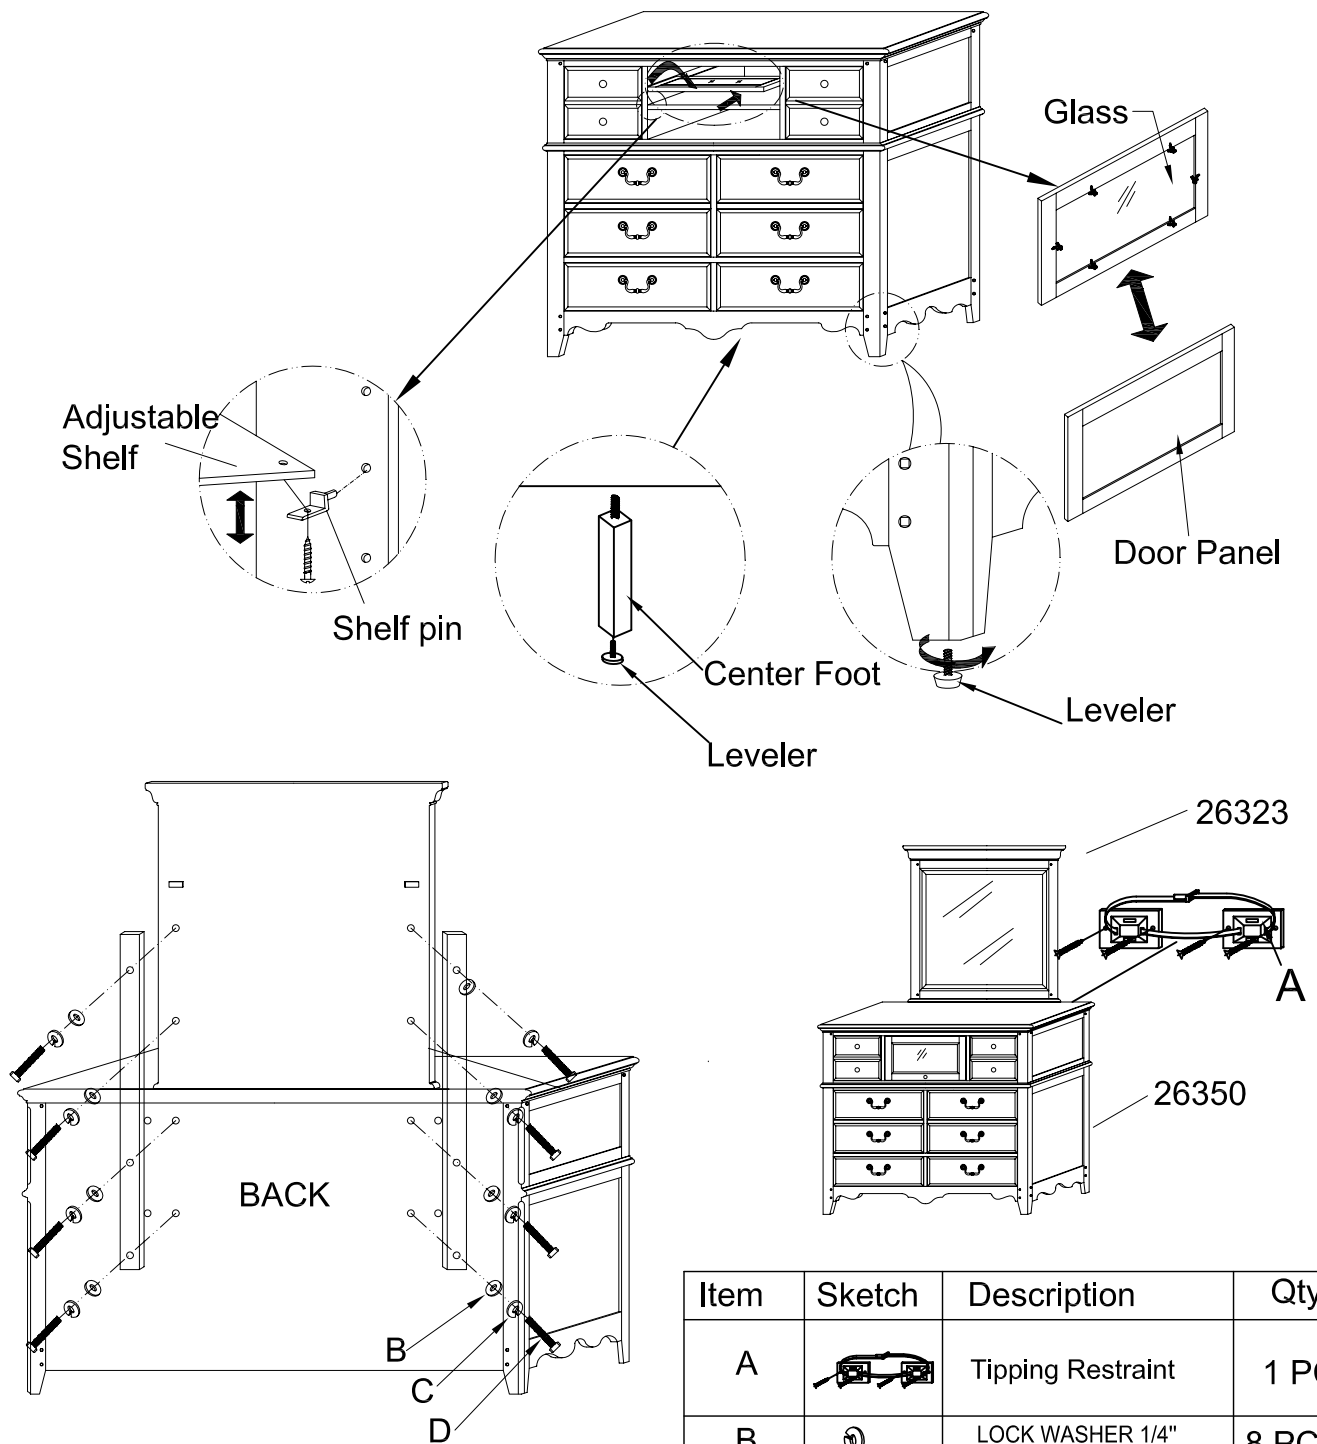

# Southern Living®

by Chromcraft Revington

26350 DRAWER MEDIA BUREAU

26323 BUREAU MIRROR

Item	Sketch	Description	Qty
A		Tipping Restraint	1 PC
B		LOCK WASHER 1/4"	8 PCS
C		FLAT WASHER 1/4" x 16mm	8 PCS
D		BOLT 1/4" x 1-1/8"	8 PCS