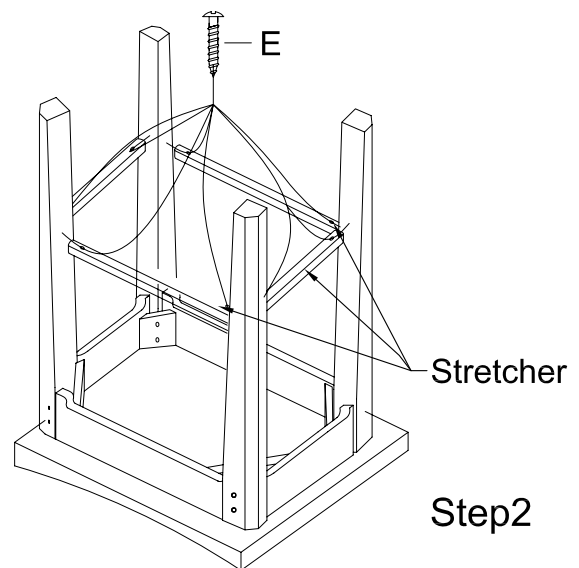

## 26926 BACKLESS STOOL

Item	Sketch	Description	Qty
A		Flat Washer 5/16" x 16mm	8 PCS
B		Lock Washer 5/16"	8 PCS
C		Bolt 5/16" x 2-1/4"	8 PCS
D		Hex Wrench 5/16"	1 PC
E		Screw 8mm x 1-3/8"	8 PCS