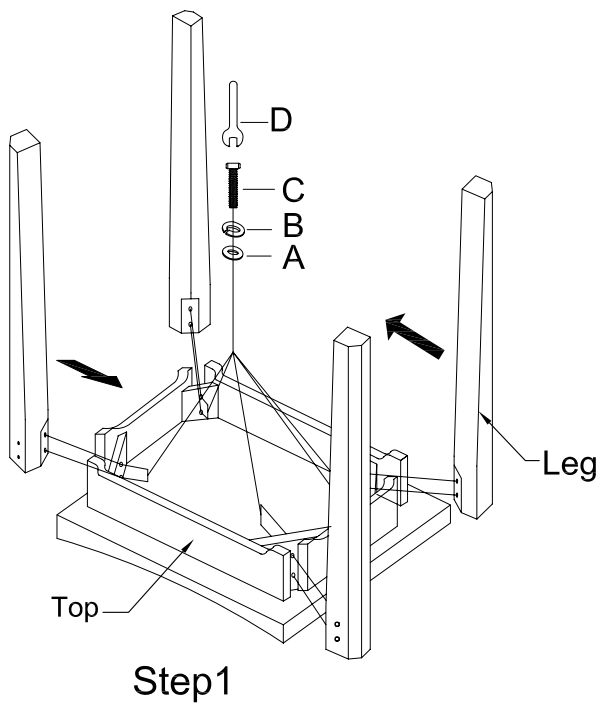

## 26926 BACKLESS STOOL

Item	Sketch	Description	Qty
A		Flat Washer 5/16" x 16mm	8 PCS
B		Lock Washer 5/16"	8 PCS
C		Bolt 5/16" x 2-1/4"	8 PCS
D		Hex Wrench 5/16"	1 PC
E		Screw 8mm x 1-3/8"	8 PCS