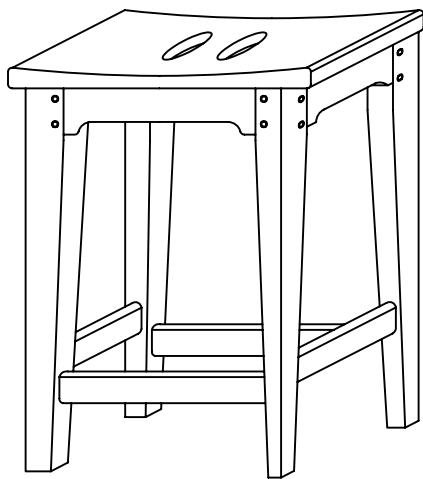

## 26926 BACKLESS STOOL

Item	Sketch	Description	Qty
A		Flat Washer 5/16" x 16mm	8 PCS
B		Lock Washer 5/16"	8 PCS
C		Bolt 5/16" x 2-1/4"	8 PCS
D		Hex Wrench 5/16"	1 PC
E		Screw 8mm x 1-3/8"	8 PCS