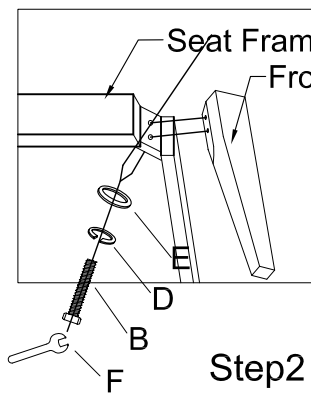

## 68976 COUNTER STOOL

Step 1

Step 2

Step 3

Step 4

DO NOT TIGHTEN SCREWS  
UNTIL COMPLETELY ASSEMBLED.

Item	Sketch	Description	Qty
A		Bolt 5/16" x 3-1/4"	4 PCS
B		Bolt 5/16" x 2-1/2"	4 PCS
C		Bolt 5/16" x 1-1/2"	2 PCS
D		Lock Washer 5/16"	10 PCS
E		Flat Washer 5/16" x 23mm	10 PCS
F		Hex Wrench 5/16"	1 PC
G		Screw 8mm x 1-3/8"	6 PCS