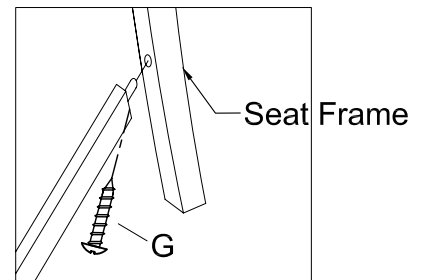

## 68976 COUNTER STOOL

Step 1

Step 2

Step 3

Step 4

DO NOT TIGHTEN SCREWS  
UNTIL COMPLETELY ASSEMBLED.

Item	Sketch	Description	Qty
A		Bolt 5/16" x 3-1/4"	4 PCS
B		Bolt 5/16" x 2-1/2"	4 PCS
C		Bolt 5/16" x 1-1/2"	2 PCS
D		Lock Washer 5/16"	10 PCS
E		Flat Washer 5/16" x 23mm	10 PCS
F		Hex Wrench 5/16"	1 PC
G		Screw 8mm x 1-3/8"	6 PCS