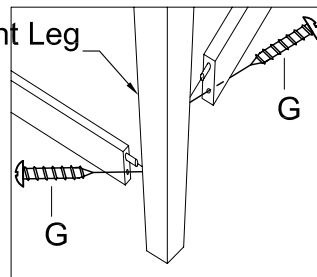

## 68976 COUNTER STOOL

Step 1

Step 2

Step 3

Step 4

DO NOT TIGHTEN SCREWS  
UNTIL COMPLETELY ASSEMBLED.

Item	Sketch	Description	Qty
A		Bolt 5/16" x 3-1/4"	4 PCS
B		Bolt 5/16" x 2-1/2"	4 PCS
C		Bolt 5/16" x 1-1/2"	2 PCS
D		Lock Washer 5/16"	10 PCS
E		Flat Washer 5/16" x 23mm	10 PCS
F		Hex Wrench 5/16"	1 PC
G		Screw 8mm x 1-3/8"	6 PCS