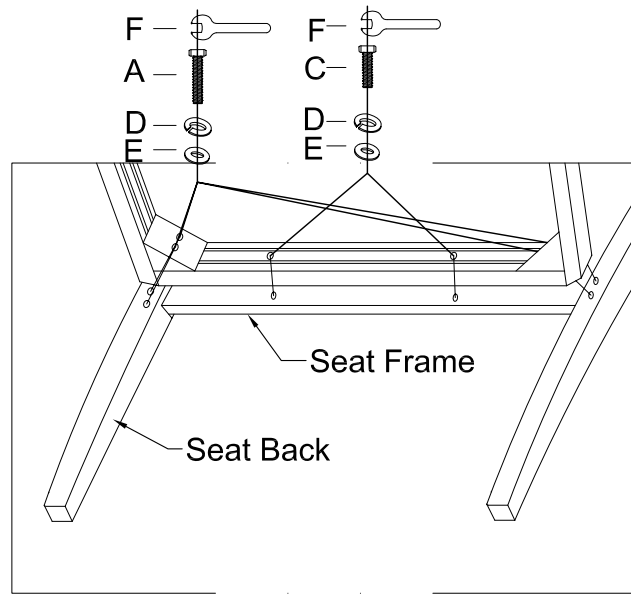

## 68976 COUNTER STOOL

Step 1

Step 2

Step 3

Step 4

DO NOT TIGHTEN SCREWS  
UNTIL COMPLETELY ASSEMBLED.

Item	Sketch	Description	Qty
A		Bolt 5/16" x 3-1/4"	4 PCS
B		Bolt 5/16" x 2-1/2"	4 PCS
C		Bolt 5/16" x 1-1/2"	2 PCS
D		Lock Washer 5/16"	10 PCS
E		Flat Washer 5/16" x 23mm	10 PCS
F		Hex Wrench 5/16"	1 PC
G		Screw 8mm x 1-3/8"	6 PCS