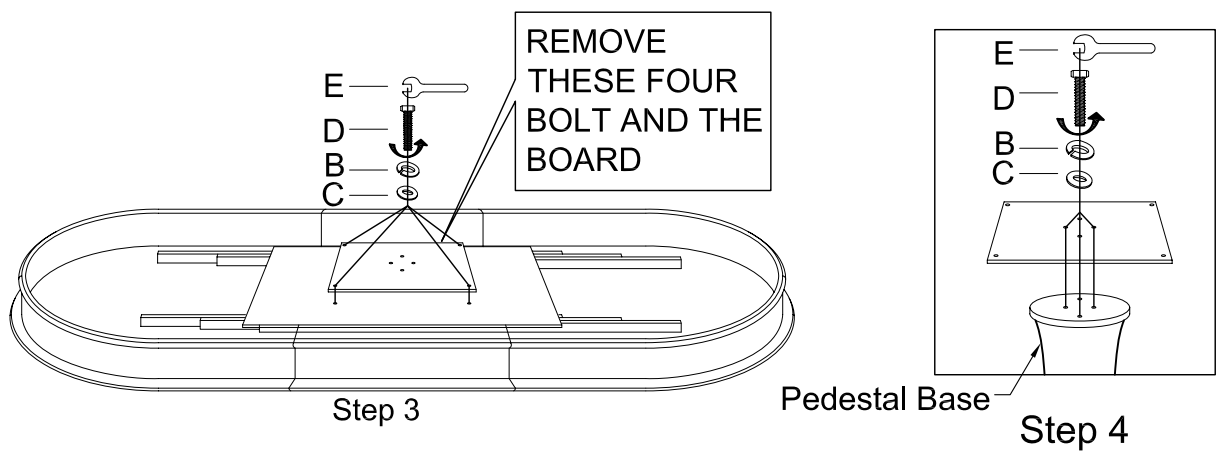

Southern Living[®]

by Chromcraft Revington

68848/68048 ROUND TABLE TOP/PEDESTAL BASE

Southern Living®

by Chromcraft Revington

68848/68048 ROUND TABLE TOP/PEDESTAL BASE

Step 5

Step 6

Unlock

Lock

DO NOT TIGHTEN SCREWS
UNTIL COMPLETELY ASSEMBLED.

Item	Sketch	Description	Qty
A		Nut 5/16"	8 PCS
B		Lock Washer 5/16"	16 PCS
C		Flat Washer 5/16" x 22mm	16 PCS
D		Bolt 5/16" x 1-3/4"	8 PCS
E		Hex Wrench 5/16"	1 PC