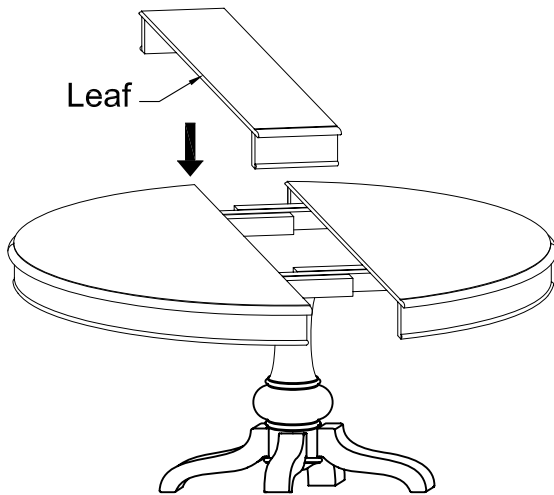

Southern Living[®]

by Chromcraft Revington

68848/68048 ROUND TABLE TOP/PEDESTAL BASE

Southern Living®

by Chromcraft Revington

68848/68048 ROUND TABLE TOP/PEDESTAL BASE

Step 5

Step 6

Unlock

Lock

DO NOT TIGHTEN SCREWS
UNTIL COMPLETELY ASSEMBLED.

Item	Sketch	Description	Qty
A		Nut 5/16"	8 PCS
B		Lock Washer 5/16"	16 PCS
C		Flat Washer 5/16" x 22mm	16 PCS
D		Bolt 5/16" x 1-3/4"	8 PCS
E		Hex Wrench 5/16"	1 PC