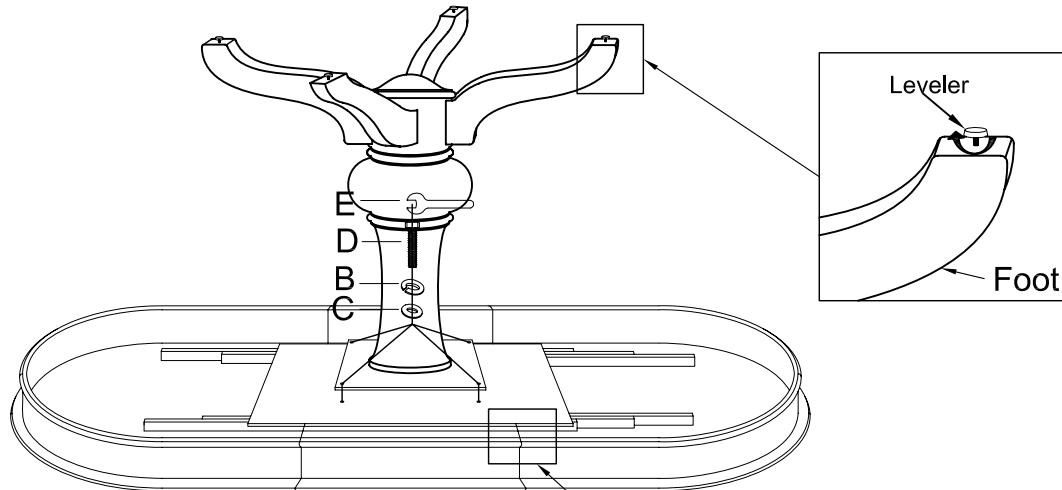

Southern Living[®]

by Chromcraft Revington

68848/68048 ROUND TABLE TOP/PEDESTAL BASE

Southern Living®

by Chromcraft Revington

68848/68048 ROUND TABLE TOP/PEDESTAL BASE

Step 5

Step 6

Unlock

Lock

DO NOT TIGHTEN SCREWS
UNTIL COMPLETELY ASSEMBLED.

Item	Sketch	Description	Qty
A		Nut 5/16"	8 PCS
B		Lock Washer 5/16"	16 PCS
C		Flat Washer 5/16" x 22mm	16 PCS
D		Bolt 5/16" x 1-3/4"	8 PCS
E		Hex Wrench 5/16"	1 PC