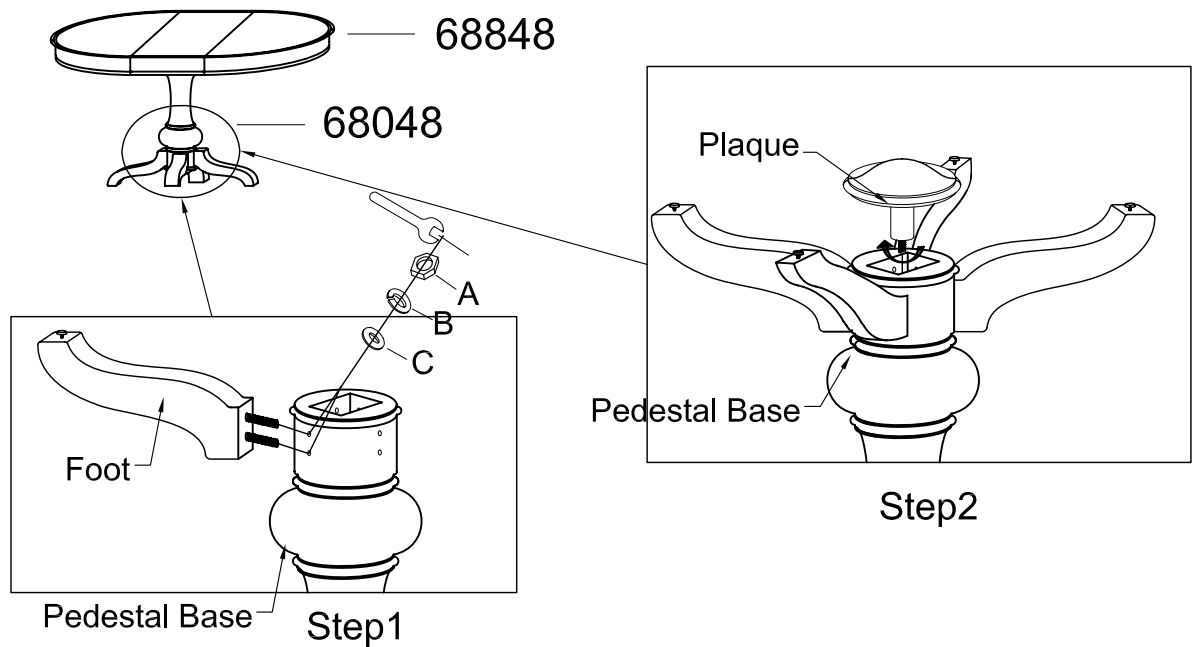

Southern Living[®]

by Chromcraft Revington

68848/68048 ROUND TABLE TOP/PEDESTAL BASE

Southern Living®

by Chromcraft Revington

68848/68048 ROUND TABLE TOP/PEDESTAL BASE

Step 5

Step 6

Unlock

Lock

DO NOT TIGHTEN SCREWS
UNTIL COMPLETELY ASSEMBLED.

Item	Sketch	Description	Qty
A		Nut 5/16"	8 PCS
B		Lock Washer 5/16"	16 PCS
C		Flat Washer 5/16" x 22mm	16 PCS
D		Bolt 5/16" x 1-3/4"	8 PCS
E		Hex Wrench 5/16"	1 PC