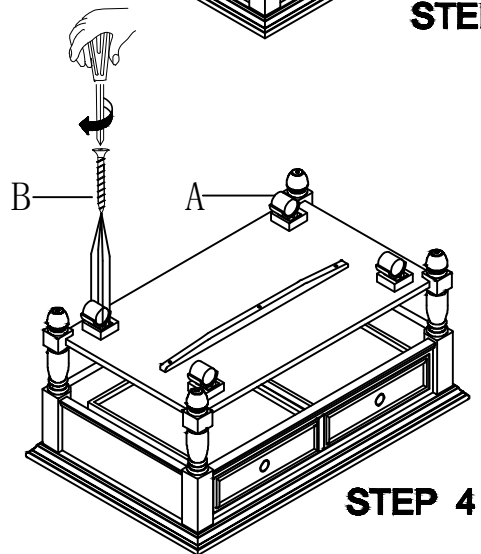

ASSEMBLY INSTRUCTION

ITEM NO: 2120-11
CONDO COCKTAIL TABLE

**DO NOT TIGHTEN SCREWS
UNTIL COMPLETELY ASSEMBLED**

Item	Sketch	Description	Qty
A		BALL CASTER	4PCS
B		Screw #8*20	16PCS