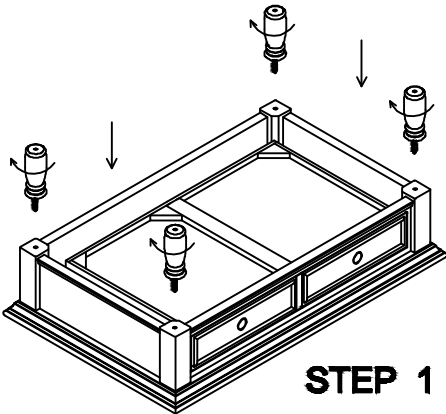

ASSEMBLY INSTRUCTION

ITEM NO: 2120-11
CONDO COCKTAIL TABLE

**DO NOT TIGHTEN SCREWS
UNTIL COMPLETELY ASSEMBLED**

Item	Sketch	Description	Qty
A		BALL CASTER	4PCS
B		Screw #8*20	16PCS