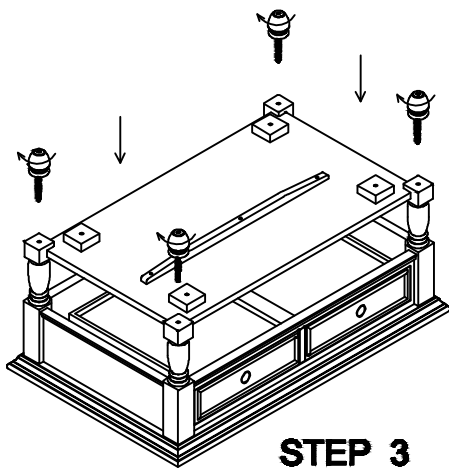

ASSEMBLY INSTRUCTION

ITEM NO: 2120-11
CONDO COCKTAIL TABLE

**DO NOT TIGHTEN SCREWS
UNTIL COMPLETELY ASSEMBLED**

Item	Sketch	Description	Qty
A		BALL CASTER	4PCS
B		Screw #8*20	16PCS