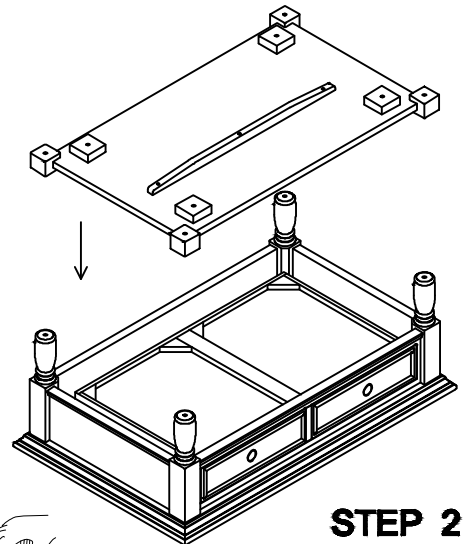

ASSEMBLY INSTRUCTION

ITEM NO: 2120-11
CONDO COCKTAIL TABLE

**DO NOT TIGHTEN SCREWS
UNTIL COMPLETELY ASSEMBLED**

Item	Sketch	Description	Qty
A		BALL CASTER	4PCS
B		Screw #8*20	16PCS