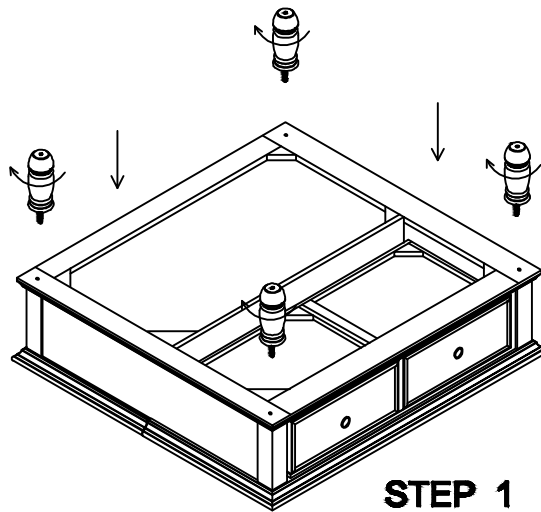

ASSEMBLY INSTRUCTION

ITEM NO: 2120-81
LIFT-TOP COCKTAIL TABLE

**DO NOT TIGHTEN SCREWS
UNTIL COMPLETELY ASSEMBLED**