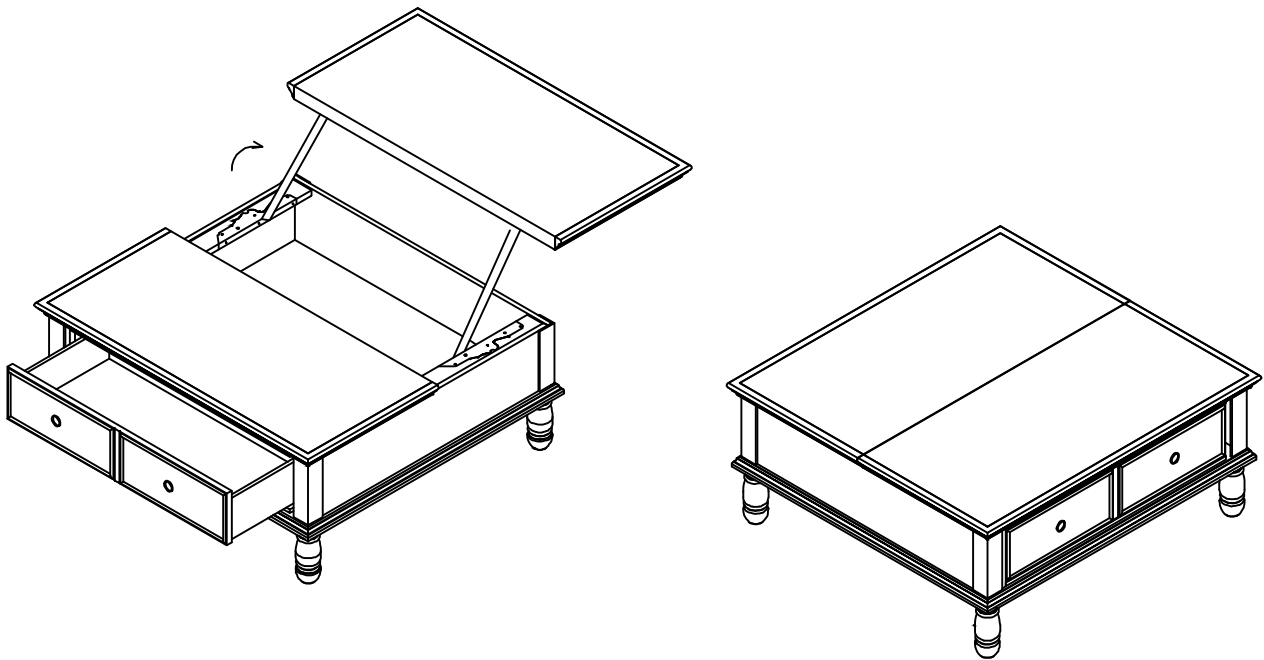

ASSEMBLY INSTRUCTION

ITEM NO: 2120-81
LIFT-TOP COCKTAIL TABLE

**DO NOT TIGHTEN SCREWS
UNTIL COMPLETELY ASSEMBLED**