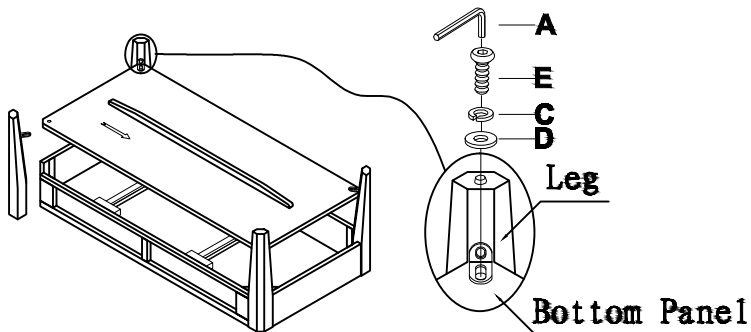

Peters-Revington

"A Division of CRD Industries Ltd"

ASSEMBLY INSTRUCTION

ITEM NO: 2508-11
CONDO COCKTAIL TABLE

STEP 1

STEP 2

STEP 3

STEP 4

**DO NOT TIGHTEN SCREWS
UNTIL COMPLETELY ASSEMBLED**

Item	Sketch	Description	Qty
A		Allen Wrench 1/4"	1 PC
B		Bolt 1/4"x1.5"	8 PCS
C		Lock Washer 1/4"	16 PCS
D		Flat Washer 1/4"x16mm	16 PCS
E		Bolt 1/4"x5/8"	4 PCS
F		Bolt 1/4"x 3/4"	4 PCS
G		"L" Bracket	4 PCS