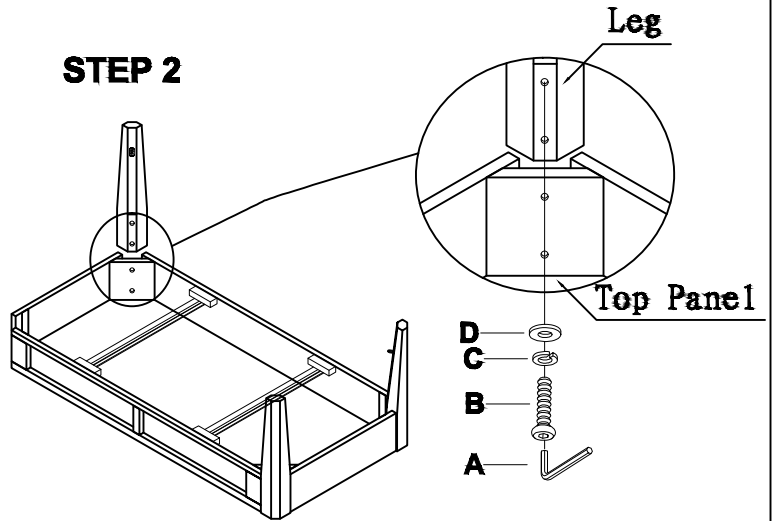

Peters-Revington

"A Division of CRD Industries Ltd"

ASSEMBLY INSTRUCTION

ITEM NO: 2508-11
CONDO COCKTAIL TABLE

STEP 1

STEP 2

STEP 3

STEP 4

**DO NOT TIGHTEN SCREWS
UNTIL COMPLETELY ASSEMBLED**

Item	Sketch	Description	Qty
A		Allen Wrench 1/4"	1 PC
B		Bolt 1/4"x1.5"	8 PCS
C		Lock Washer 1/4"	16 PCS
D		Flat Washer 1/4"x16mm	16 PCS
E		Bolt 1/4"x5/8"	4 PCS
F		Bolt 1/4"x 3/4"	4 PCS
G		"L" Bracket	4 PCS