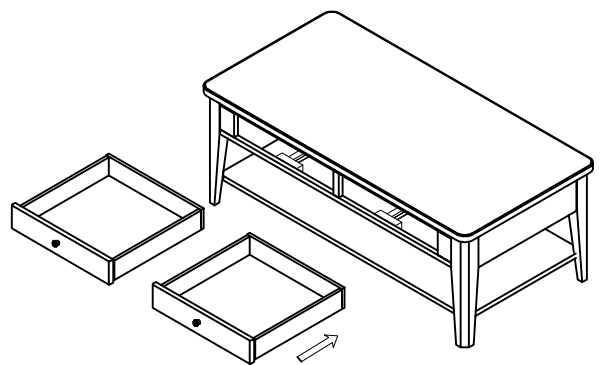

Peters-Revington

"A Division of CRD Industries Ltd"

ASSEMBLY INSTRUCTION

ITEM NO: 2508-11
CONDO COCKTAIL TABLE

STEP 1

STEP 2

STEP 3

STEP 4

**DO NOT TIGHTEN SCREWS
UNTIL COMPLETELY ASSEMBLED**

Item	Sketch	Description	Qty
A		Allen Wrench 1/4"	1 PC
B		Bolt 1/4"x1.5"	8 PCS
C		Lock Washer 1/4"	16 PCS
D		Flat Washer 1/4"x16mm	16 PCS
E		Bolt 1/4"x5/8"	4 PCS
F		Bolt 1/4"x 3/4"	4 PCS
G		"L" Bracket	4 PCS