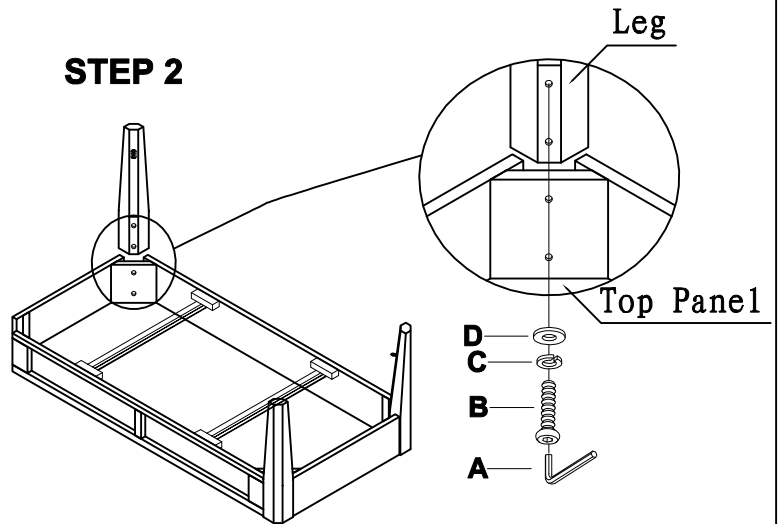

Peters-Revington

"A Division of CRD Industries Ltd"

ASSEMBLY INSTRUCTION

ITEM NO: 2508-21
COCKTAIL TABLE

STEP 1

STEP 2

STEP 3

STEP 4

**DO NOT TIGHTEN SCREWS
UNTIL COMPLETELY ASSEMBLED**

Item	Sketch	Description	Qty
A		Allen Wrench 1/4"	1 PC
B		Bolt 1/4"x2"	8 PCS
C		Lock Washer 1/4"	16 PCS
D		Flat Washer 1/4"x16mm	16 PCS
E		Bolt 1/4"x5/8"	8 PCS
F		"L" Bracket	4 PCS