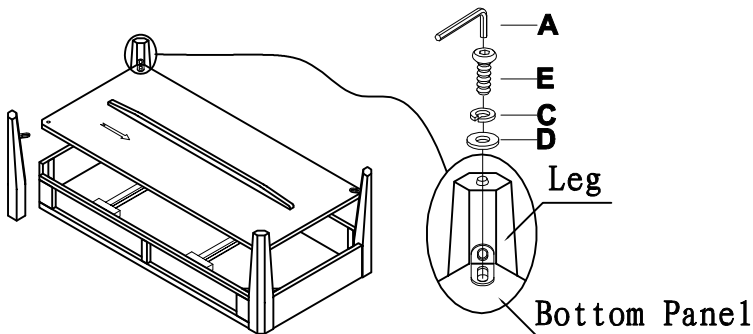

Peters-Revington

"A Division of CRD Industries Ltd"

ASSEMBLY INSTRUCTION

ITEM NO: 2508-21
COCKTAIL TABLE

STEP 1

STEP 2

STEP 3

STEP 4

**DO NOT TIGHTEN SCREWS
UNTIL COMPLETELY ASSEMBLED**

Item	Sketch	Description	Qty
A		Allen Wrench 1/4"	1 PC
B		Bolt 1/4"x2"	8 PCS
C		Lock Washer 1/4"	16 PCS
D		Flat Washer 1/4"x16mm	16 PCS
E		Bolt 1/4"x5/8"	8 PCS
F		"L" Bracket	4 PCS