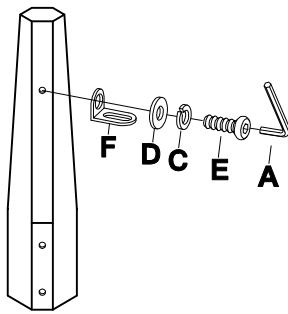

Peters-Revington

"A Division of CRD Industries Ltd"

ASSEMBLY INSTRUCTION

ITEM NO: 2508-21
COCKTAIL TABLE

STEP 1

STEP 2

STEP 3

STEP 4

**DO NOT TIGHTEN SCREWS
UNTIL COMPLETELY ASSEMBLED**

Item	Sketch	Description	Qty
A		Allen Wrench 1/4"	1 PC
B		Bolt 1/4"x2"	8 PCS
C		Lock Washer 1/4"	16 PCS
D		Flat Washer 1/4"x16mm	16 PCS
E		Bolt 1/4"x5/8"	8 PCS
F		"L" Bracket	4 PCS