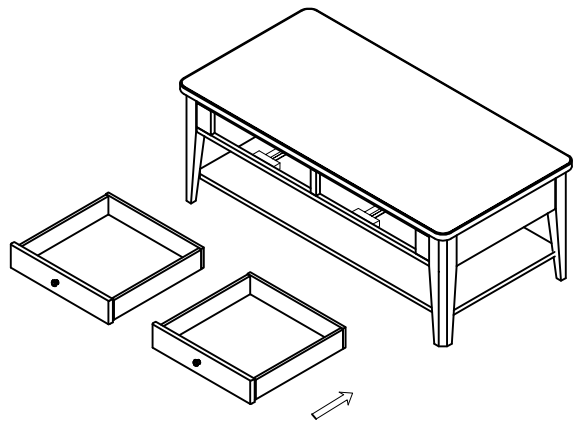

Peters-Revington

"A Division of CRD Industries Ltd"

ASSEMBLY INSTRUCTION

ITEM NO: 2508-21
COCKTAIL TABLE

STEP 1

STEP 2

STEP 3

STEP 4

**DO NOT TIGHTEN SCREWS
UNTIL COMPLETELY ASSEMBLED**

Item	Sketch	Description	Qty
A		Allen Wrench 1/4"	1 PC
B		Bolt 1/4"x2"	8 PCS
C		Lock Washer 1/4"	16 PCS
D		Flat Washer 1/4"x16mm	16 PCS
E		Bolt 1/4"x5/8"	8 PCS
F		"L" Bracket	4 PCS