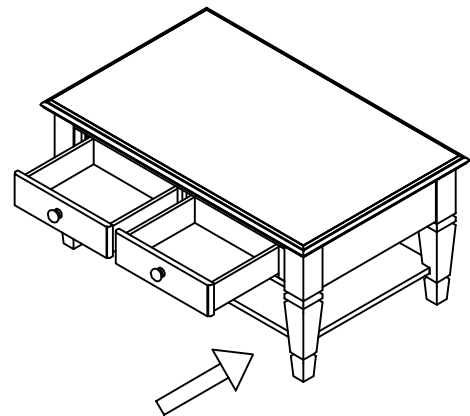

Peters-Revington

"A Division of CRD Industries Ltd"

ASSEMBLY INSTRUCTION

ITEM NO:2509-11

CONDO COCKTAIL TABLE

STEP 1

STEP 2

STEP 3

STEP 4

STEP 5

**DO NOT TIGHTEN SCREWS
UNTIL COMPLETELY ASSEMBLED**

Item	Sketch	Description	Qty
A		Allen Wrench 1/4"	1pc
B		Bolt 1/4"x5/8"	8pcs
C		Lock Washer 1/4"	16pcs
D		Flat Washer 1/4"x16mm	16pcs
E		Bolt 1/4"x2"	8pcs
F		"L" Bracket	4pcs