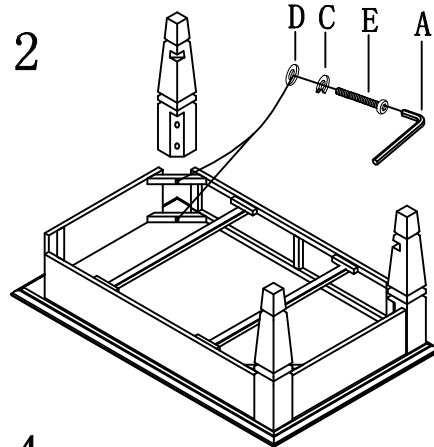

Peters-Revington

"A Division of CRD Industries Ltd"

ASSEMBLY INSTRUCTION

ITEM NO:2509-11

CONDO COCKTAIL TABLE

STEP 1

STEP 2

STEP 3

STEP 4

STEP 5

**DO NOT TIGHTEN SCREWS
UNTIL COMPLETELY ASSEMBLED**

Item	Sketch	Description	Qty
A		Allen Wrench 1/4"	1pc
B		Bolt 1/4"x5/8"	8pcs
C		Lock Washer 1/4"	16pcs
D		Flat Washer 1/4"x16mm	16pcs
E		Bolt 1/4"x2"	8pcs
F		"L" Bracket	4pcs