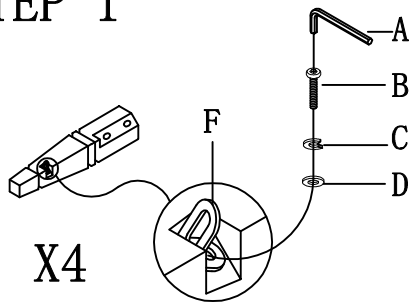

Peters-Revington

"A Division of CRD Industries Ltd"

ASSEMBLY INSTRUCTION

ITEM NO:2509-11

CONDO COCKTAIL TABLE

STEP 1

STEP 2

STEP 3

STEP 4

STEP 5

**DO NOT TIGHTEN SCREWS
UNTIL COMPLETELY ASSEMBLED**

Item	Sketch	Description	Qty
A		Allen Wrench 1/4"	1pc
B		Bolt 1/4"x5/8"	8pcs
C		Lock Washer 1/4"	16pcs
D		Flat Washer 1/4"x16mm	16pcs
E		Bolt 1/4"x2"	8pcs
F		"L" Bracket	4pcs