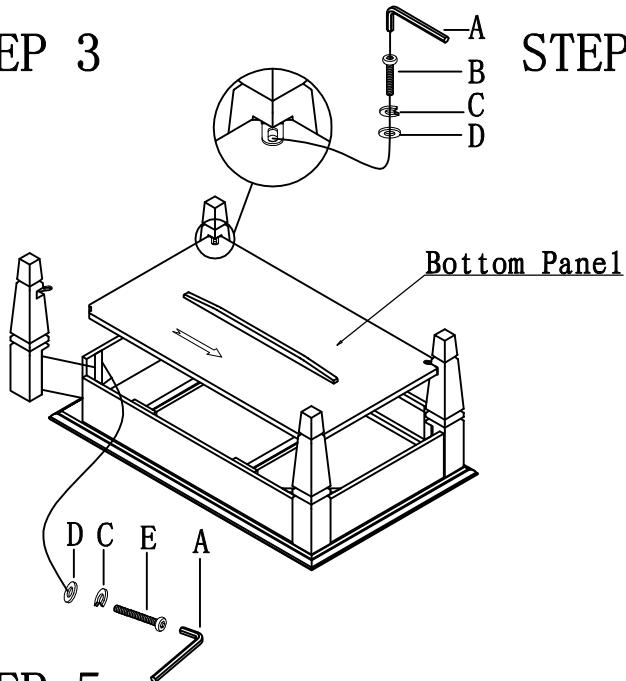

Peters-Revington

"A Division of CRD Industries Ltd"

ASSEMBLY INSTRUCTION

ITEM NO:2509-11

CONDO COCKTAIL TABLE

STEP 1

STEP 2

STEP 3

STEP 4

STEP 5

**DO NOT TIGHTEN SCREWS
UNTIL COMPLETELY ASSEMBLED**

Item	Sketch	Description	Qty
A		Allen Wrench 1/4"	1pc
B		Bolt 1/4"x5/8"	8pcs
C		Lock Washer 1/4"	16pcs
D		Flat Washer 1/4"x16mm	16pcs
E		Bolt 1/4"x2"	8pcs
F		"L" Bracket	4pcs