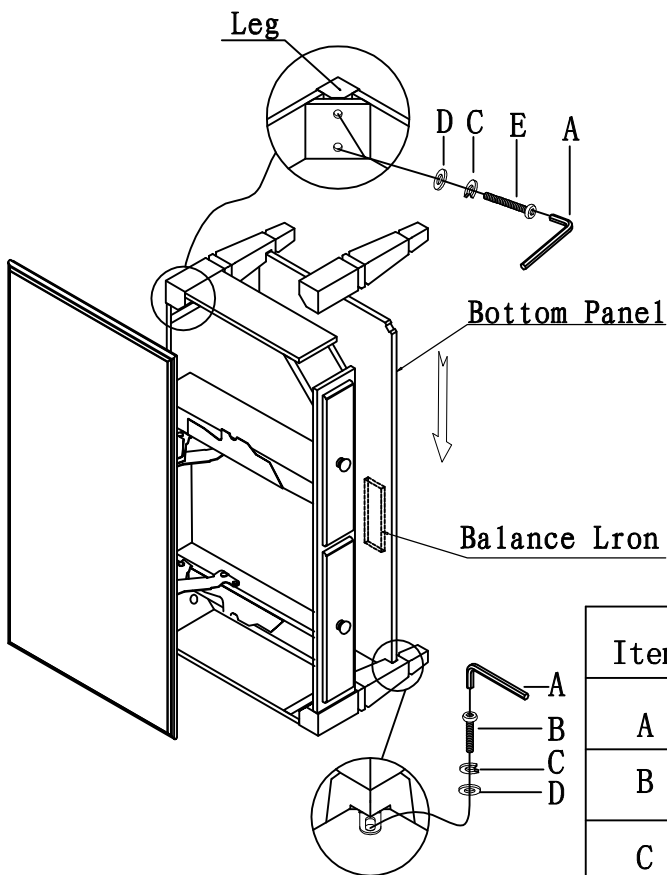

## ASSEMBLY INSTRUCTION

ITEM NO:2509-71

LIFT TOP COCKTAIL TABLE

### STEP 1

### STEP 4

**DO NOT TIGHTEN SCREWS  
UNTIL COMPLETELY ASSEMBLED**

Item	Sketch	Description	Qty
A		Allen Wrench 1/4"	1pc
B		Bolt 1/4"x5/8"	8pcs
C		Lock Washer 1/4"	16pcs
D		Flat Washer 1/4"x16mm	16pcs
E		Bolt 1/4"x2"	8pcs
F		"L" Bracket	4pcs