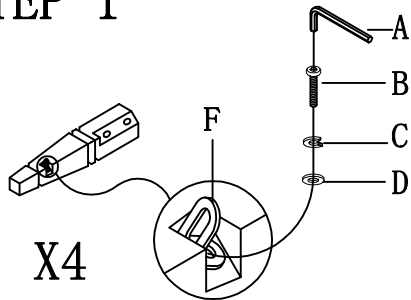

Peters-Revington

"A Division of CRD Industries Ltd"

ASSEMBLY INSTRUCTION

ITEM NO:2509-71

LIFT TOP COCKTAIL TABLE

STEP 1