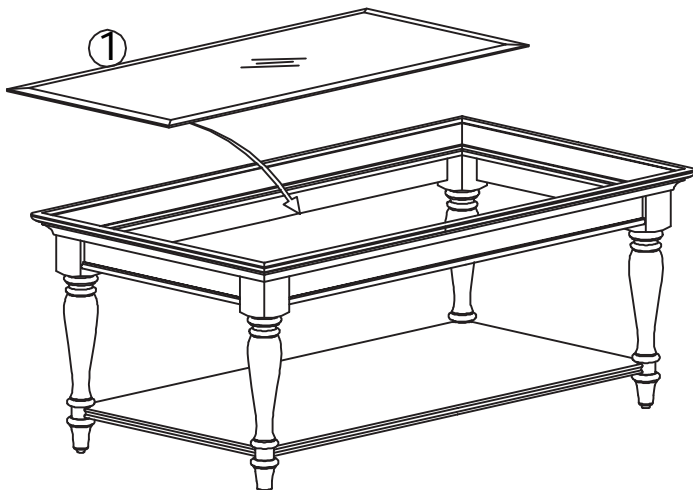

Peters-Revington

"A Division of CRD Industries Ltd"

ASSEMBLY INSTRUCTIONS

Model # 251011 - Rect. CKTL

PARTS LIST

NO.	Description	Sketch	QT'Y	NO.	Description	Sketch	QT'Y
1	Glass Top		1pc	4	Bottom Shelf		1pc
2	Top Frame		1pc	5	Feet		4pcs
3	Legs		4pcs				

1 STEP:1

2 STEP:2

3 STEP:3

4 STEP:4

4) Assembly is completed.

MADE IN CHINA