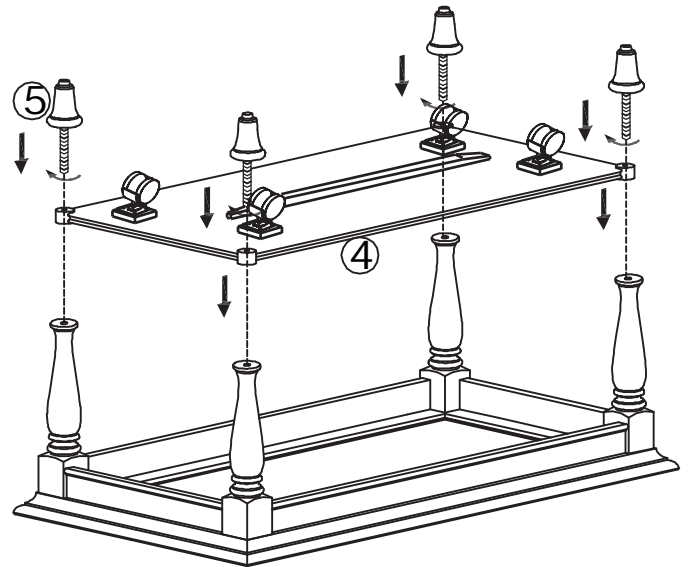

Peters-Revington

"A Division of CRD Industries Ltd"

ASSEMBLY INSTRUCTIONS

Model # 251011 - Rect. CKTL

PARTS LIST

NO.	Description	Sketch	QT'Y	NO.	Description	Sketch	QT'Y
1	Glass Top		1pc	4	Bottom Shelf		1pc
2	Top Frame		1pc	5	Feet		4pcs
3	Legs		4pcs				

1 STEP:1

2 STEP:2

3 STEP:3

4 STEP:4

4) Assembly is completed.

MADE IN CHINA