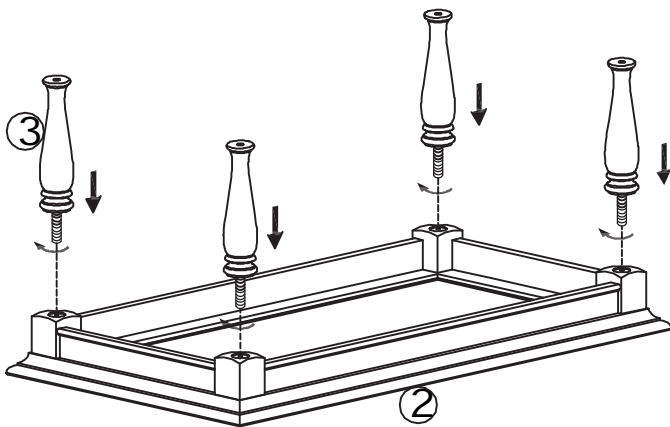

Peters-Revington

"A Division of CRD Industries Ltd"

ASSEMBLY INSTRUCTIONS

Model # 251011 - Rect. CKTL

PARTS LIST

NO.	Description	Sketch	QT'Y	NO.	Description	Sketch	QT'Y
1	Glass Top		1pc	4	Bottom Shelf		1pc
2	Top Frame		1pc	5	Feet		4pcs
3	Legs		4pcs				

1 STEP:1