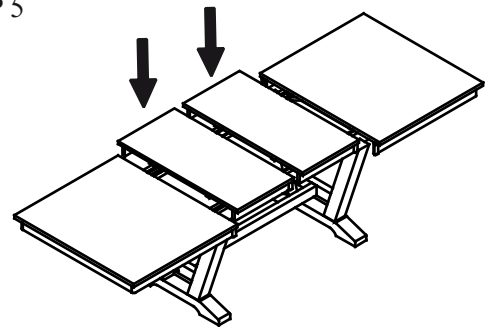

Assembly Instruction

25402/25002,BC2T38102RE/BC2B38102RE, BC2T38102RB/BC2B38102RB
SOLID TOP EXT TRESTLE TABLE

No	Parts List		Q'ty
A		Table Top	1 Set
B		Trestle Base	2 Pcs
C		Stretcher	1 Pc

No	Hardware List		Q'ty
1		Hex Nut	4 Pcs
2		JCBB Bolt	4 Pcs
3		Lock Washer	8 Pcs
4		Flat Washer	8 Pcs
5		Wrench	1 Pc
6		Allen Key	1 Pc
7		Wood Button	4 Pcs

STEP 1

STEP 4

STEP 2

STEP 5

STEP 3

STEP 6