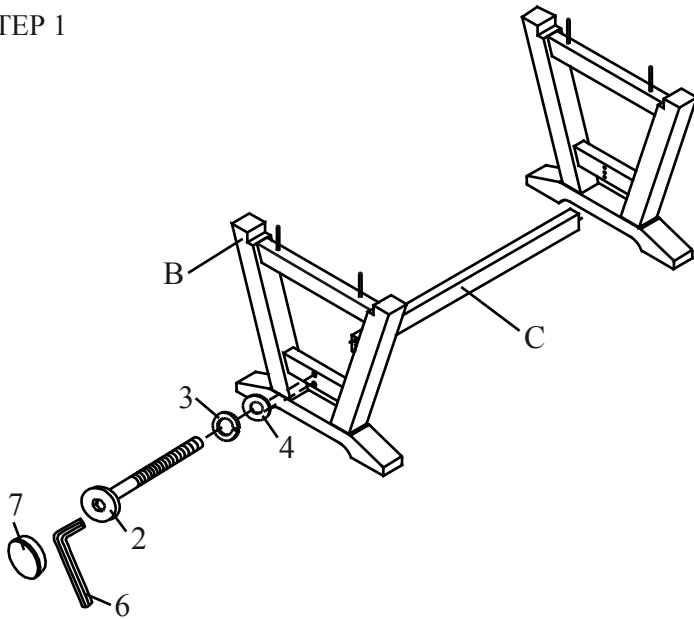

Assembly Instruction

25402/25002,BC2T38102RE/BC2B38102RE, BC2T38102RB/BC2B38102RB
SOLID TOP EXT TRESTLE TABLE

No	Parts List		Q'ty
A		Table Top	1 Set
B		Trestle Base	2 Pcs
C		Stretcher	1 Pc

No	Hardware List		Q'ty
1		Hex Nut	4 Pcs
2		JCBB Bolt	4 Pcs
3		Lock Washer	8 Pcs
4		Flat Washer	8 Pcs
5		Wrench	1 Pc
6		Allen Key	1 Pc
7		Wood Button	4 Pcs

STEP 1

STEP 4

STEP 2

STEP 5

STEP 3

STEP 6