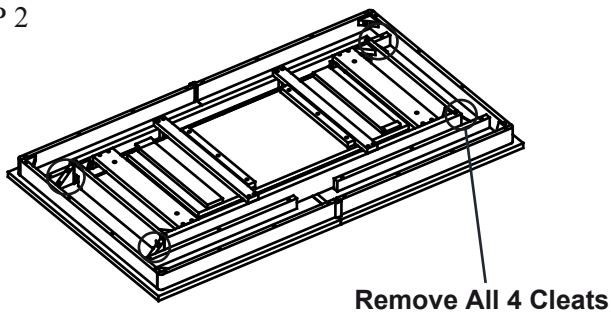

Assembly Instruction

25402/25002,BC2T38102RE/BC2B38102RE, BC2T38102RB/BC2B38102RB
SOLID TOP EXT TRESTLE TABLE

No	Parts List		Q'ty
A		Table Top	1 Set
B		Trestle Base	2 Pcs
C		Stretcher	1 Pc

No	Hardware List		Q'ty
1		Hex Nut	4 Pcs
2		JCBB Bolt	4 Pcs
3		Lock Washer	8 Pcs
4		Flat Washer	8 Pcs
5		Wrench	1 Pc
6		Allen Key	1 Pc
7		Wood Button	4 Pcs

STEP 1

STEP 4

STEP 2

STEP 5

STEP 3

STEP 6