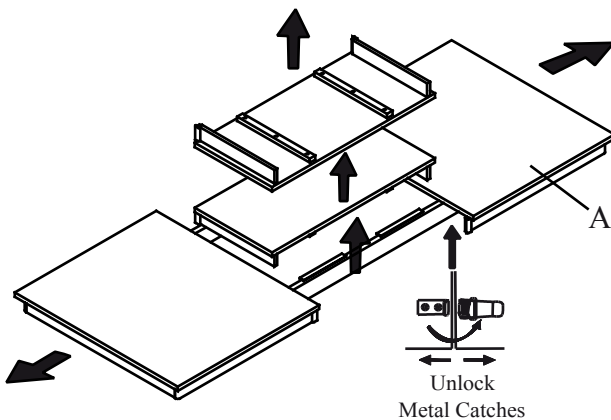

Assembly Instruction

25402/25002,BC2T38102RE/BC2B38102RE, BC2T38102RB/BC2B38102RB
SOLID TOP EXT TRESTLE TABLE

No	Parts List		Q'ty
A		Table Top	1 Set
B		Trestle Base	2 Pcs
C		Stretcher	1 Pc

No	Hardware List		Q'ty
1		Hex Nut	4 Pcs
2		JCBB Bolt	4 Pcs
3		Lock Washer	8 Pcs
4		Flat Washer	8 Pcs
5		Wrench	1 Pc
6		Allen Key	1 Pc
7		Wood Button	4 Pcs

STEP 1

STEP 4

STEP 2

STEP 5

STEP 3

STEP 6