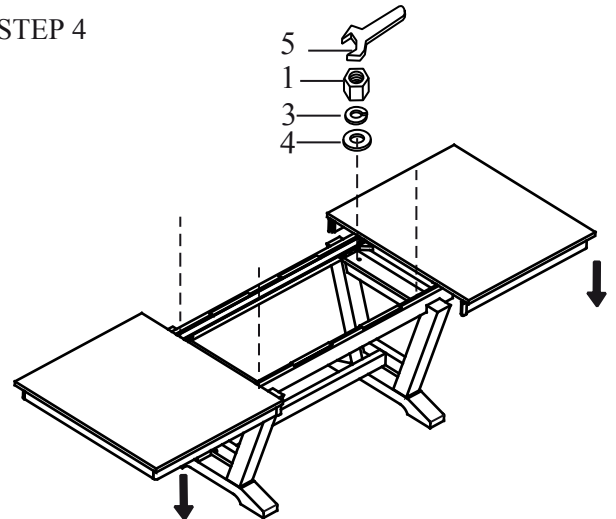

Assembly Instruction

25402/25002,BC2T38102RE/BC2B38102RE, BC2T38102RB/BC2B38102RB
SOLID TOP EXT TRESTLE TABLE

No	Parts List		Q'ty
A		Table Top	1 Set
B		Trestle Base	2 Pcs
C		Stretcher	1 Pc

No	Hardware List		Q'ty
1		Hex Nut	4 Pcs
2		JCBB Bolt	4 Pcs
3		Lock Washer	8 Pcs
4		Flat Washer	8 Pcs
5		Wrench	1 Pc
6		Allen Key	1 Pc
7		Wood Button	4 Pcs

STEP 1

STEP 4

STEP 2

STEP 5

STEP 3

STEP 6