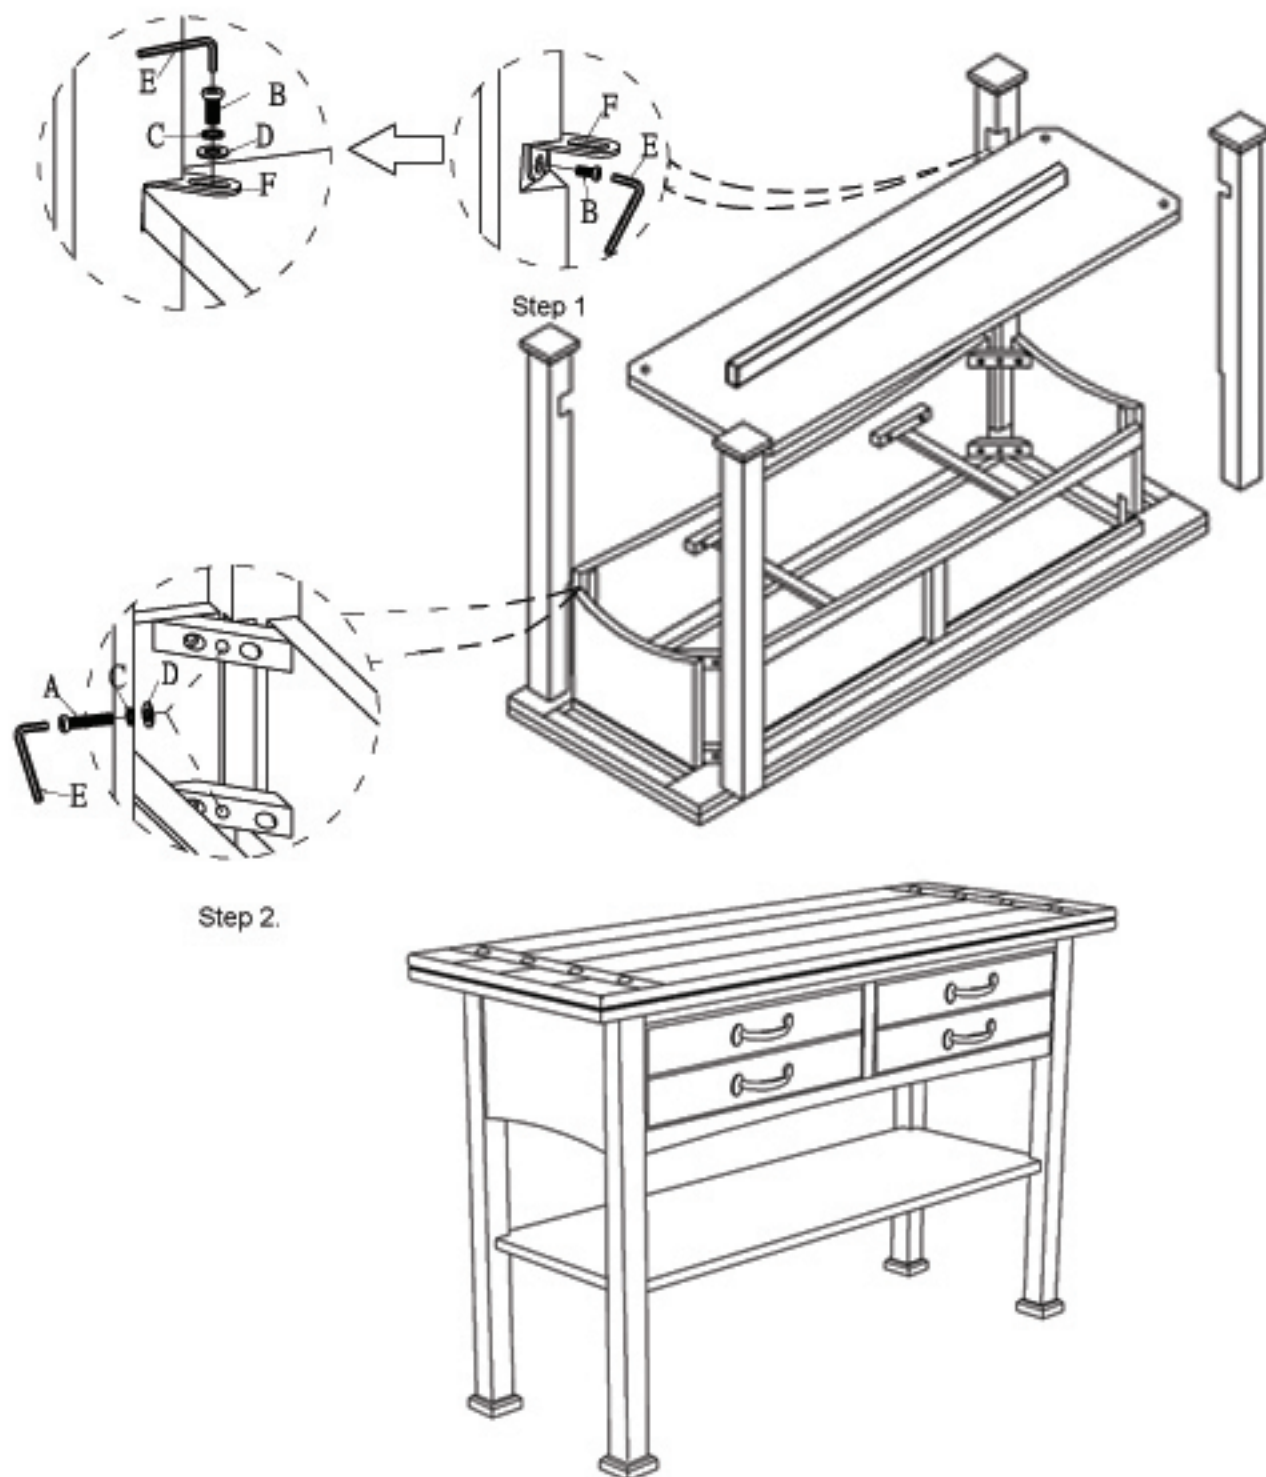

ASSEMBLY INSTRUCTION

ITEM NO: #2605-50

SOFA TABLE

DO NOT TIGHTEN SCREWS
UNTIL COMPLETELY ASSEMBLED

Item	Sketch	Description	Qty
A		Bolt $\varnothing 1/4 \times 2"$	8PCS
B		Bolt $\varnothing 1/4 \times 5/8"$	8PCS
C		Spring washer $\varnothing 1/4 \times 11\text{mm}$	12PCS
D		Flat washer $\varnothing 1/4 \times 16\text{mm}$	12PCS
E		Wrench 4mm	1PC
F		L-Metal bracket 42mm	4PCS