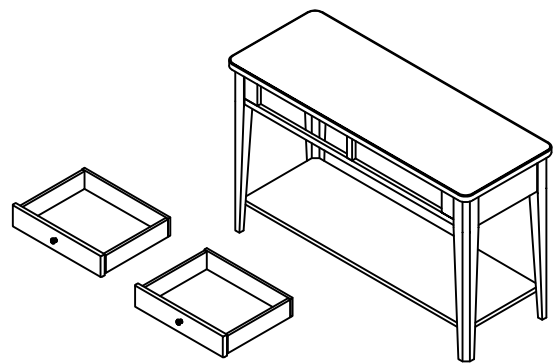

Peters-Revington

"A Division of CRD Industries Ltd"

ASSEMBLY INSTRUCTION

ITEM NO: 2508-50
SOFA TABLE

STEP 1

STEP 2

STEP 3

STEP 4

**DO NOT TIGHTEN SCREWS
UNTIL COMPLETELY ASSEMBLED**

Item	Sketch	Description	Qty
A		Allen Wrench 1/4"	1 PC
B		Bolt 1/4"x2"	8 PCS
C		Lock Washer 1/4"	16 PCS
D		Flat Washer 1/4"x16mm	16 PCS
E		Bolt 1/4"x5/8"	8 PCS
F		"L" Bracket	4 PCS