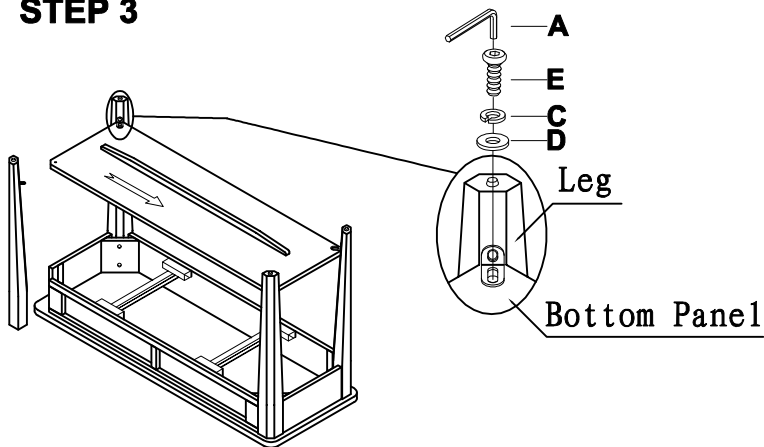

Peters-Revington

"A Division of CRD Industries Ltd"

ASSEMBLY INSTRUCTION

ITEM NO: 2508-50
SOFA TABLE

STEP 1

STEP 2

STEP 3

STEP 4

**DO NOT TIGHTEN SCREWS
UNTIL COMPLETELY ASSEMBLED**

Item	Sketch	Description	Qty
A		Allen Wrench 1/4"	1 PC
B		Bolt 1/4"x2"	8 PCS
C		Lock Washer 1/4"	16 PCS
D		Flat Washer 1/4"x16mm	16 PCS
E		Bolt 1/4"x5/8"	8 PCS
F		"L" Bracket	4 PCS