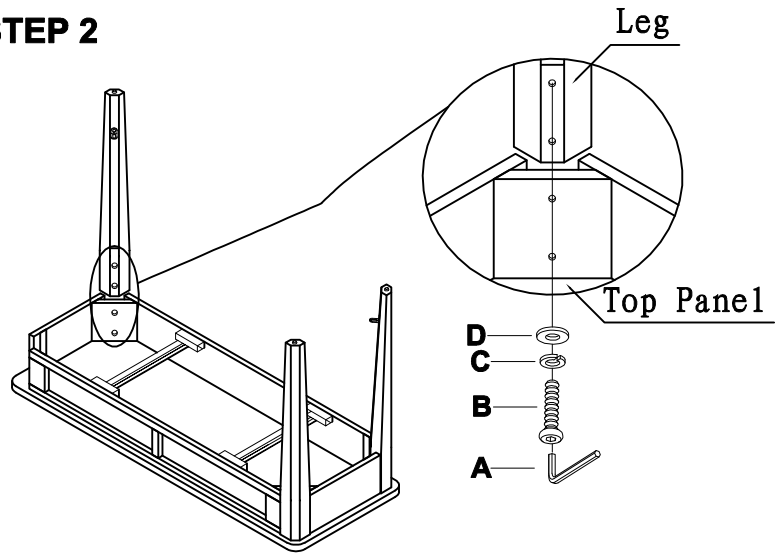

Peters-Revington

"A Division of CRD Industries Ltd"

ASSEMBLY INSTRUCTION

ITEM NO: 2508-50
SOFA TABLE

STEP 1

STEP 2

STEP 3

STEP 4

**DO NOT TIGHTEN SCREWS
UNTIL COMPLETELY ASSEMBLED**

Item	Sketch	Description	Qty
A		Allen Wrench 1/4"	1 PC
B		Bolt 1/4"x2"	8 PCS
C		Lock Washer 1/4"	16 PCS
D		Flat Washer 1/4"x16mm	16 PCS
E		Bolt 1/4"x5/8"	8 PCS
F		"L" Bracket	4 PCS