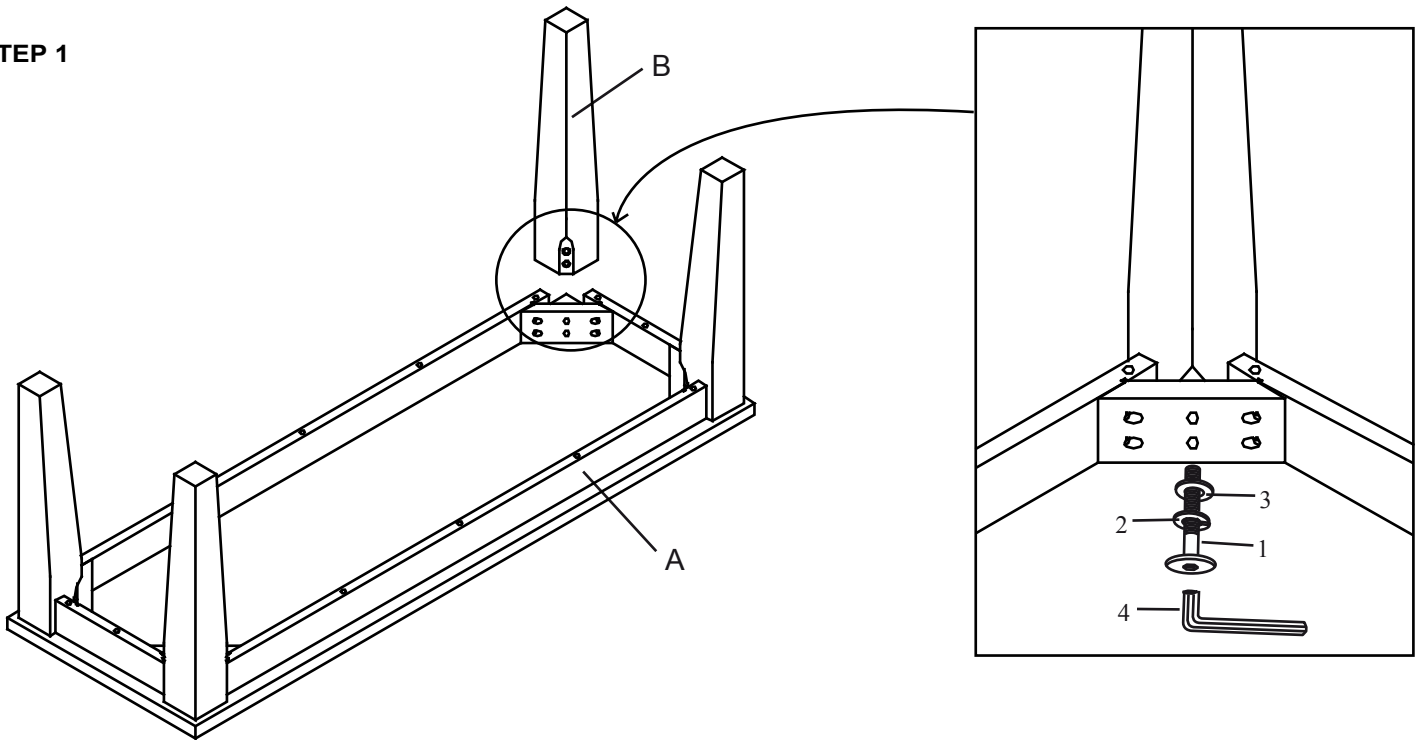

Assembly Instruction

25248 / 27248

LEG BENCH WITH 22MM SOLID WOOD SEAT

NO	PART LIST	Q'TY
A	 Bench Top	1 pc
B	 Leg	4 pcs

NO	HARDWARE LIST	Q'TY
1	 JCBC Bolt	8 pcs
2	 Lock Washer	8 pcs
3	 Flat Washer	8 pcs
4	 Allen Key	1 pc

STEP 1

STEP 2