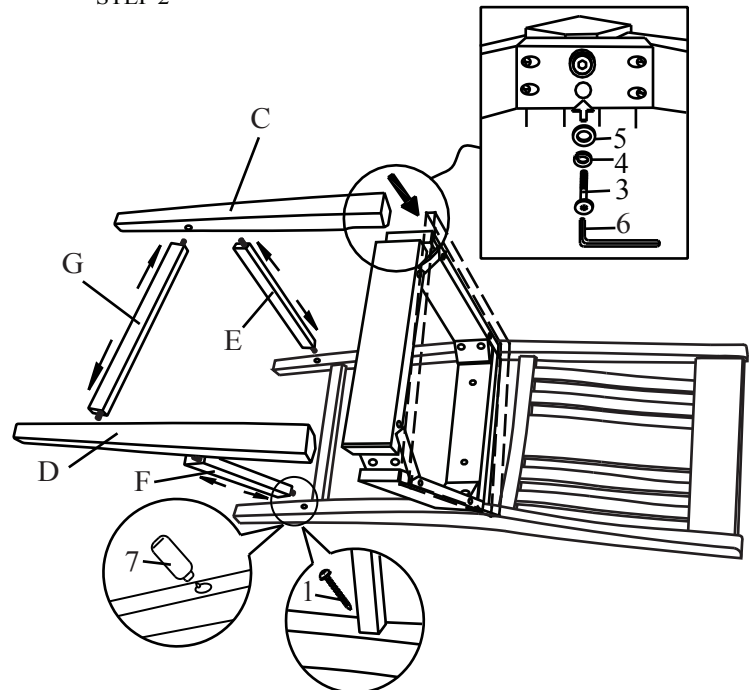

Assembly Instruction

25812

SLATBACK BARSTOOL WITH WOOD SEAT

NO	Parts List	Q'TY
A	 Chair Back	1pc
B	 Seat	1pc
C	 Left Front Leg	1pc
D	 Right Front Leg	1pc
E	 Left Side Stretcher	1pc
F	 Right Side Stretcher	1pc
G	 Front Stretcher	1pc

NO	Hardware List	Q'TY
1	 Pan Head Screw	6 PCS
2	 JCBC Bolt (Short)	2 PCS
3	 JCBC Bolt (Long)	8 PCS
4	 Lock Washer	10 PCS
5	 Flat Washer	10 PCS
6	 Allen Key	1 PC
7	 Assembly Glue	1 PC

STEP 1

STEP 2

STEP 3