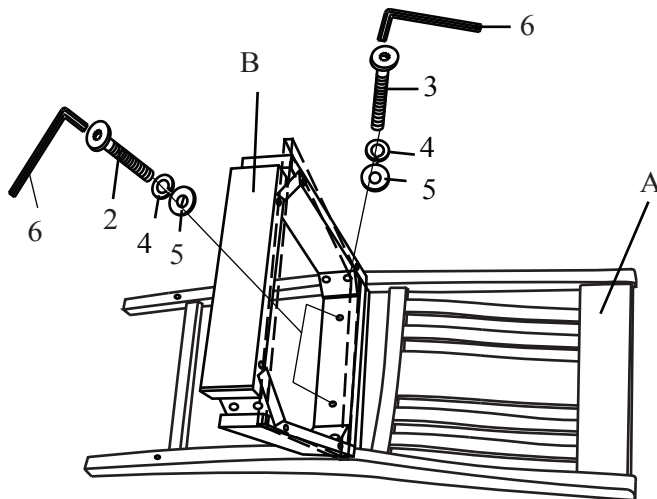

Assembly Instruction

25812

SLATBACK BARSTOOL WITH WOOD SEAT

NO	Parts List	Q'TY
A	 Chair Back	1pc
B	 Seat	1pc
C	 Left Front Leg	1pc
D	 Right Front Leg	1pc
E	 Left Side Stretcher	1pc
F	 Right Side Stretcher	1pc
G	 Front Stretcher	1pc

NO	Hardware List	Q'TY
1	 Pan Head Screw	6 PCS
2	 JCBC Bolt (Short)	2 PCS
3	 JCBC Bolt (Long)	8 PCS
4	 Lock Washer	10 PCS
5	 Flat Washer	10 PCS
6	 Allen Key	1 PC
7	 Assembly Glue	1 PC

STEP 1

STEP 2

STEP 3