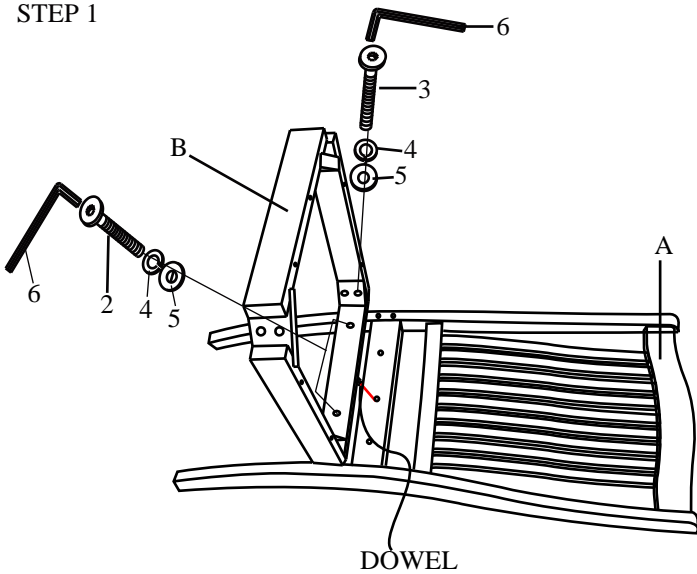

Assembly Instruction

BC107W SLATBACK CHAIR WITH WOODSEAT

NO	Parts List		QTY
A		Chair Back	1pc
B		Box Seat	1pc
C		Hardseat	1pc
D		Front Leg	2pcs

NO	Hardware List		Q'TY
1		Wood Screw	6 PCS
2		JCBC Bolt (Short)	2 PCS
3		JCBC Bolt (Long)	8 PCS
4		Lock Washer	10 PCS
5		Flat Washer	10 PCS
6		Allen Key	1 PC

STEP 1

STEP 2

STEP 3

STEP 4