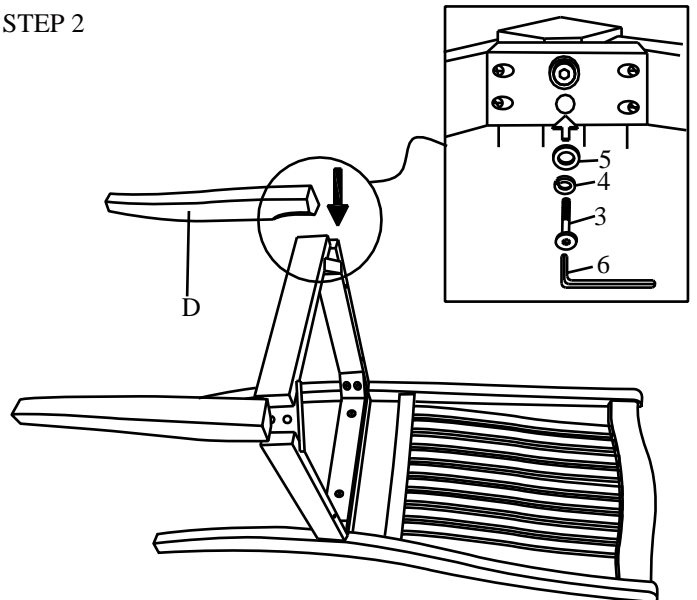

Assembly Instruction

BC107W SLATBACK CHAIR WITH WOODSEAT

NO	Parts List		QTY
A		Chair Back	1pc
B		Box Seat	1pc
C		Hardseat	1pc
D		Front Leg	2pcs

NO	Hardware List		Q'TY
1		Wood Screw	6 PCS
2		JCBC Bolt (Short)	2 PCS
3		JCBC Bolt (Long)	8 PCS
4		Lock Washer	10 PCS
5		Flat Washer	10 PCS
6		Allen Key	1 PC

STEP 1

STEP 2

STEP 3

STEP 4