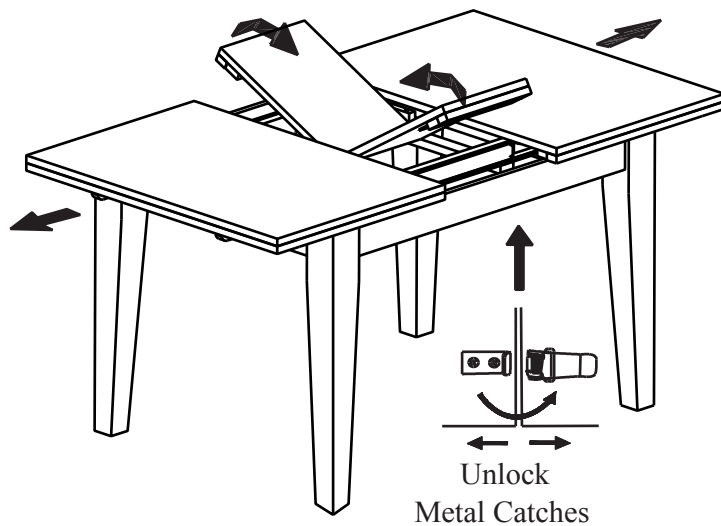

Assembly Instruction

BC3660

RECT SOLID TOP B'FLY EXT DINING HT LEG TABLE

NO	PART LIST		Q'TY
A		Table Top	1
B		Leg	4

NO	HARDWARE LIST		Q'TY
1		Hex Nut	8 pcs
2		Lock Washer	8 pcs
3		Flat Washer	8 pcs
4		Wrench	1 pc

STEP 1

STEP 2

Assembly Instruction

BC3660

RECT SOLID TOP B'FLY EXT DINING HT LEG TABLE

STEP 3

STEP 4