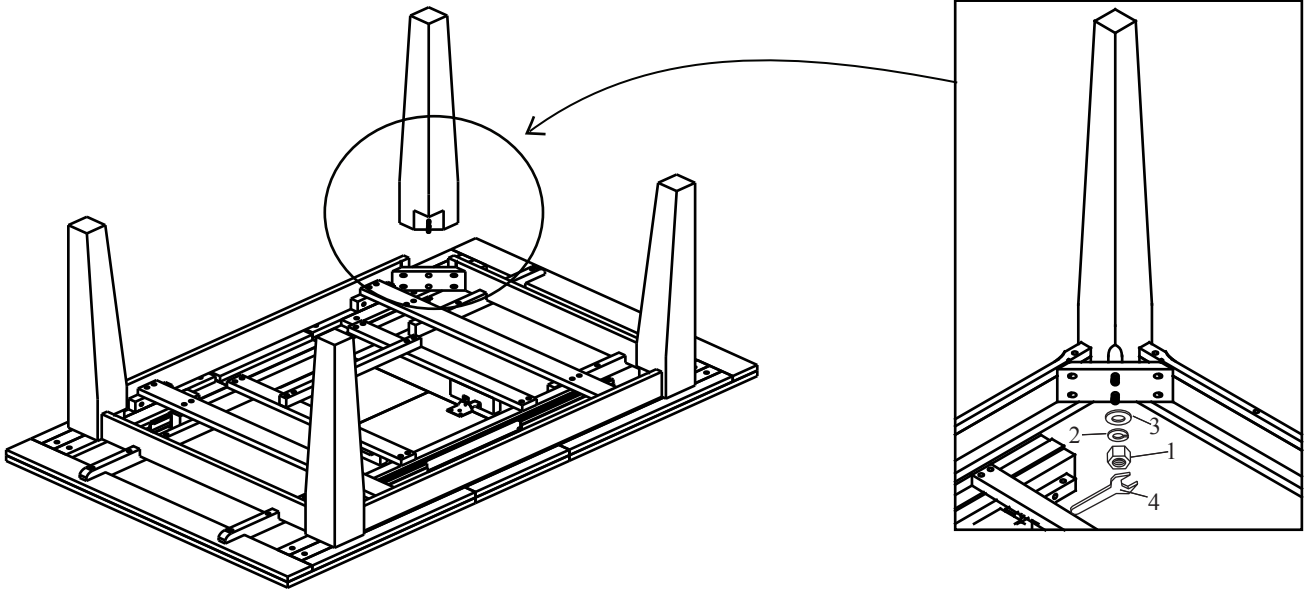

Assembly Instruction

BC3660

RECT SOLID TOP B'FLY EXT DINING HT LEG TABLE

NO	PART LIST		Q'TY
A		Table Top	1
B		Leg	4

NO	HARDWARE LIST		Q'TY
1		Hex Nut	8 pcs
2		Lock Washer	8 pcs
3		Flat Washer	8 pcs
4		Wrench	1 pc

STEP 1

STEP 2

Assembly Instruction

BC3660

RECT SOLID TOP B'FLY EXT DINING HT LEG TABLE

STEP 3

STEP 4