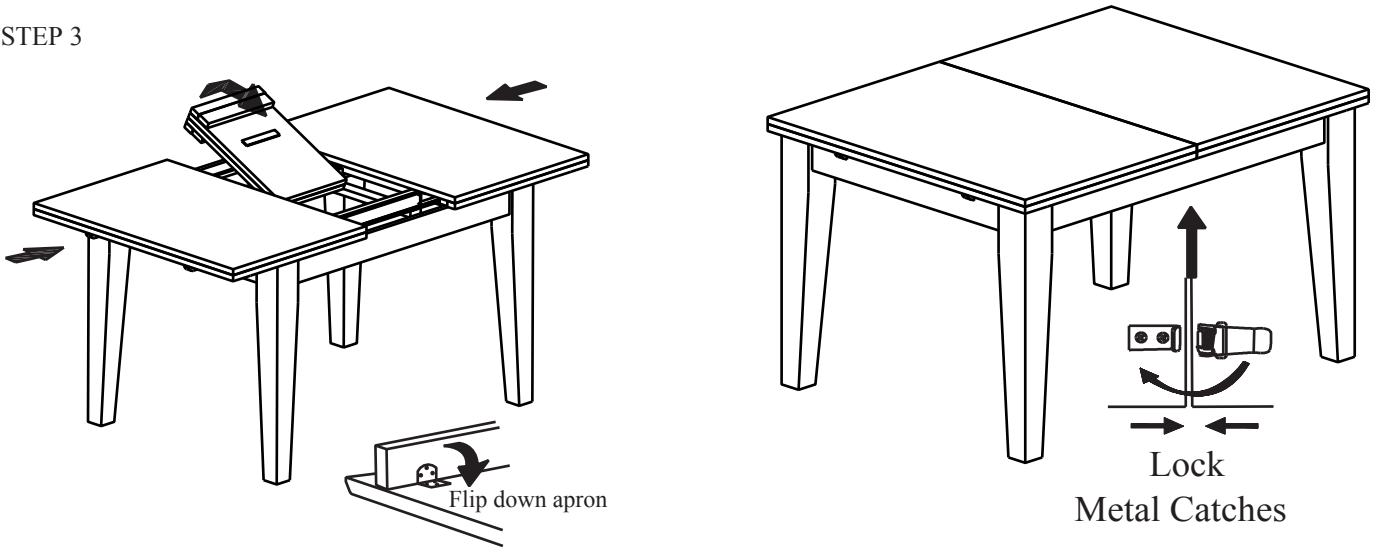

Assembly Instruction

BC3660

RECT SOLID TOP B'FLY EXT DINING HT LEG TABLE

NO	PART LIST		Q'TY
A		Table Top	1
B		Leg	4

NO	HARDWARE LIST		Q'TY
1		Hex Nut	8 pcs
2		Lock Washer	8 pcs
3		Flat Washer	8 pcs
4		Wrench	1 pc

STEP 1

STEP 2

Assembly Instruction

BC3660

RECT SOLID TOP B'FLY EXT DINING HT LEG TABLE

STEP 3

STEP 4