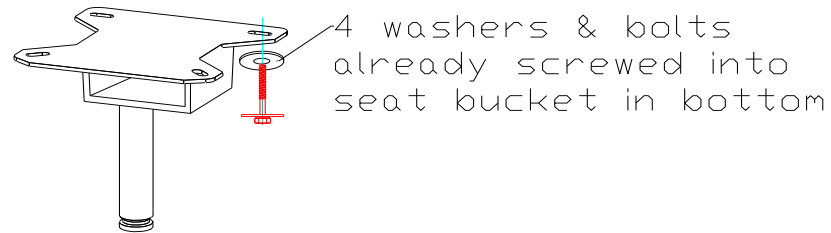

GENERIC STOOL ASSEMBLY FOR SWIVEL (no tilt knob) STOOL-26" & 30"

place HIGHER TILT to FRONT
MORE ANGLE to FRONT