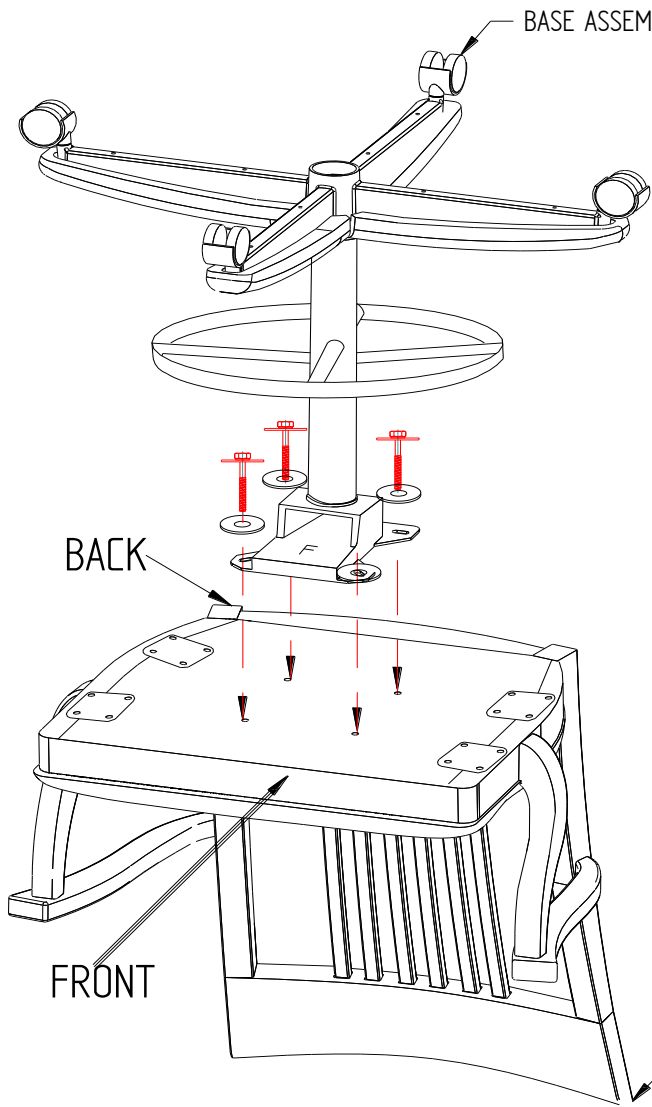

GENERIC STOOL ASSEMBLY FOR SWIVEL (no tilt knob) STOOL-26" & 30"

place HIGHER TILT to FRONT
MORE ANGLE to FRONT